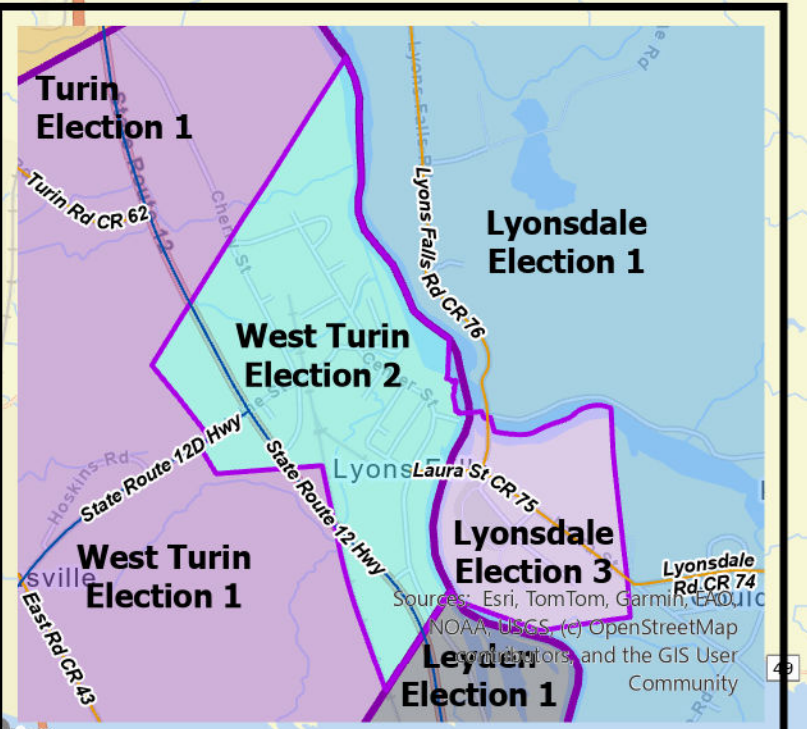

Lewis County Election Districts

Village of Copenhagen 2

Village of Castorland 3

Village of Croghan
Croghan Election 3 New Bremen Election 2

Village of Lowville Election 1

Village of Constableville Election 3

Village of Turin Election 2

Village of Lyons Falls
West Turin Election 2 Lyonsdale Election 3

Village of Port Leyden
Leyden Election 2 Lyonsdale Election 2