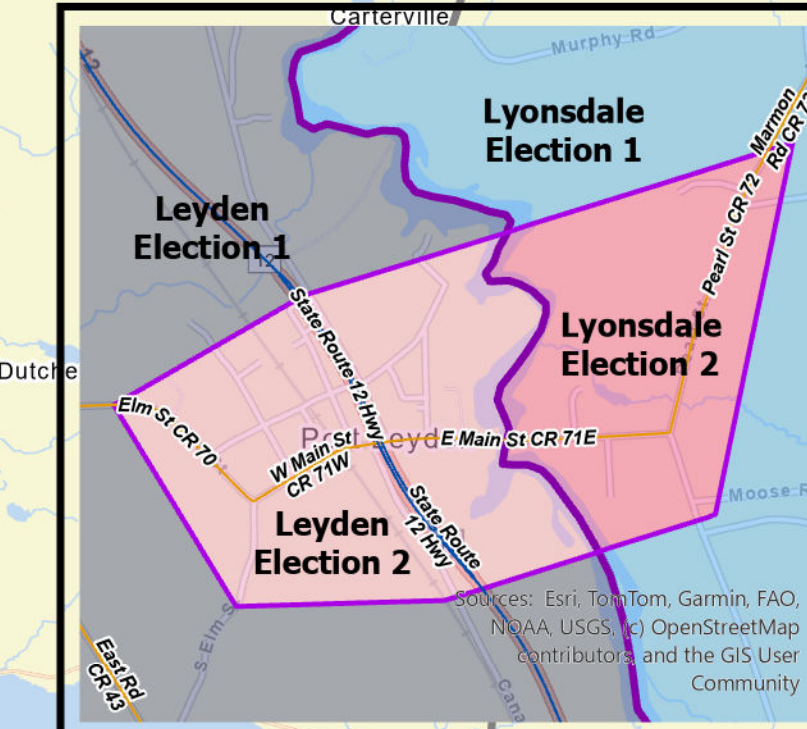

Lewis County Election Districts

Village of Copenhagen 2

Village of Castorland 3

Village of Croghan
Croghan Election 3 New Bremen Election 2

Village of Lowville Election 1

Village of Constableville Election 3

Village of Turin Election 2

Village of Lyons Falls
West Turin Election 2 Lyonsdale Election 3

Village of Port Leyden
Leyden Election 2 Lyonsdale Election 2