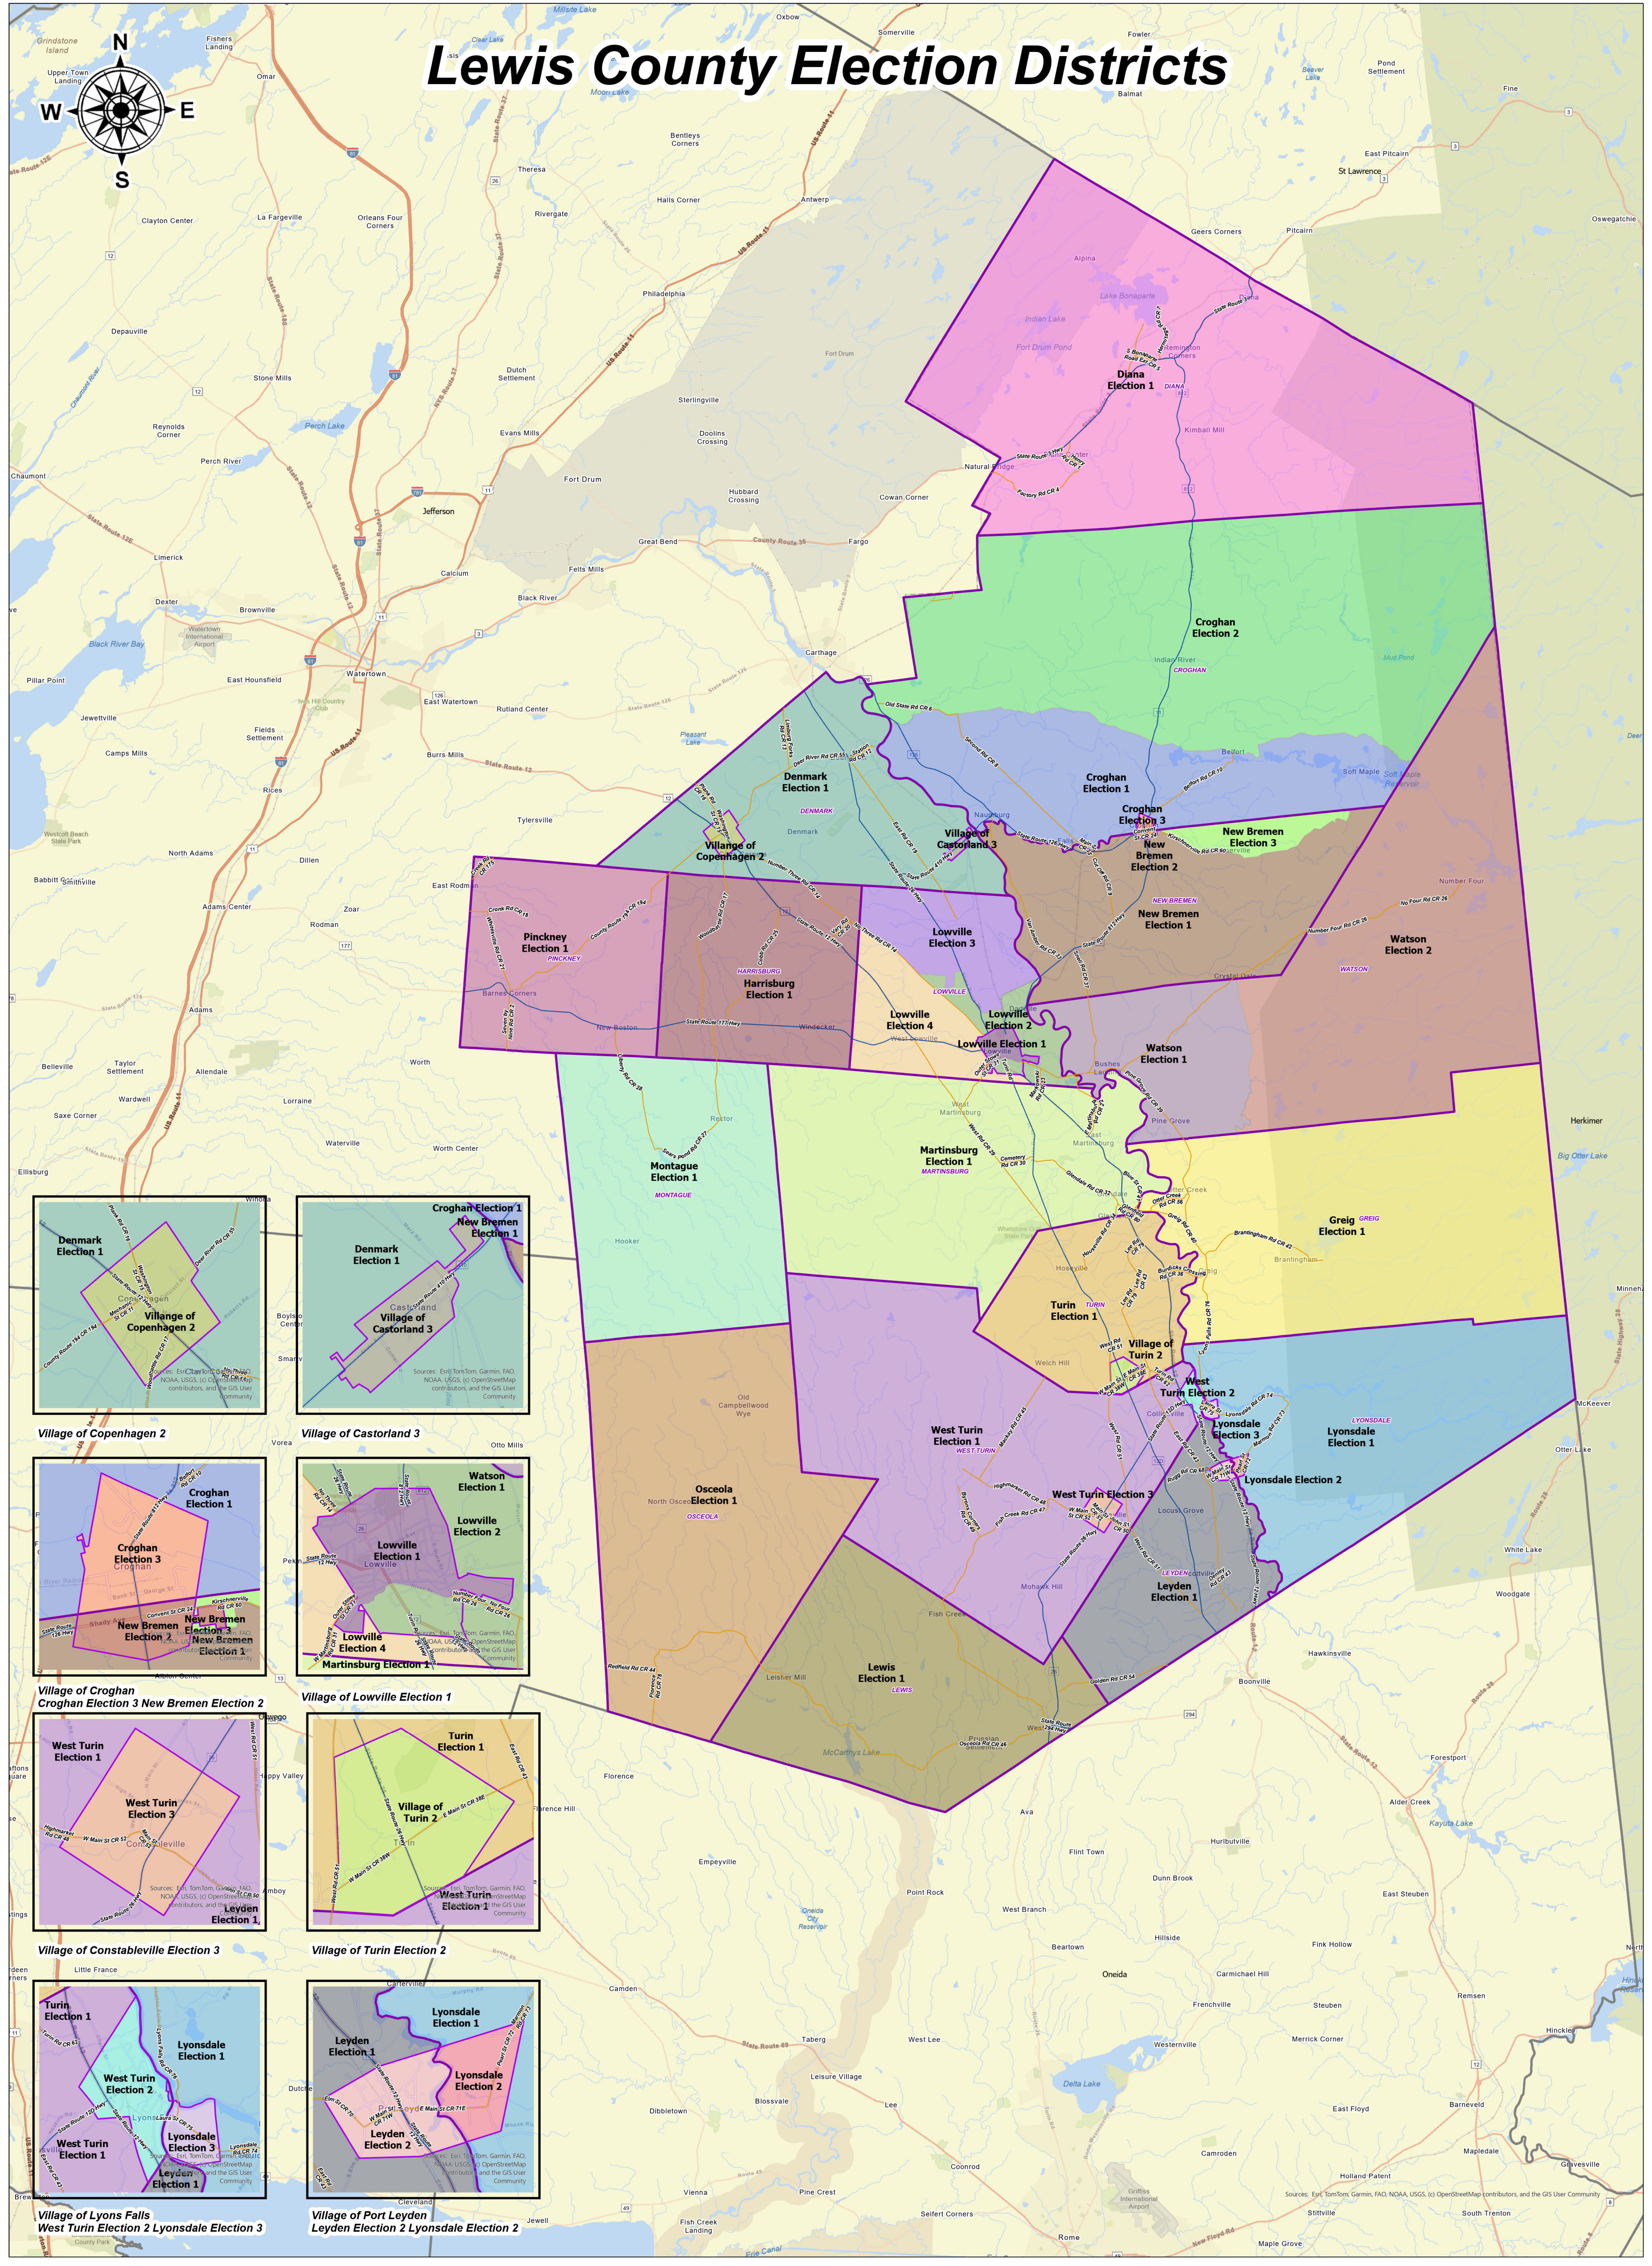

Lewis County Election Districts

Village of Copenhagen 2

Village of Castorland 3

Village of Croghan
Croghan Election 3 New Bremen Election 2

Village of Lowville Election 1

Village of Constableville Election 3

Village of Turin Election 2

Village of Lyons Falls
West Turin Election 2 Lyonsdale Election 3

Village of Port Leyden
Leyden Election 2 Lyonsdale Election 2