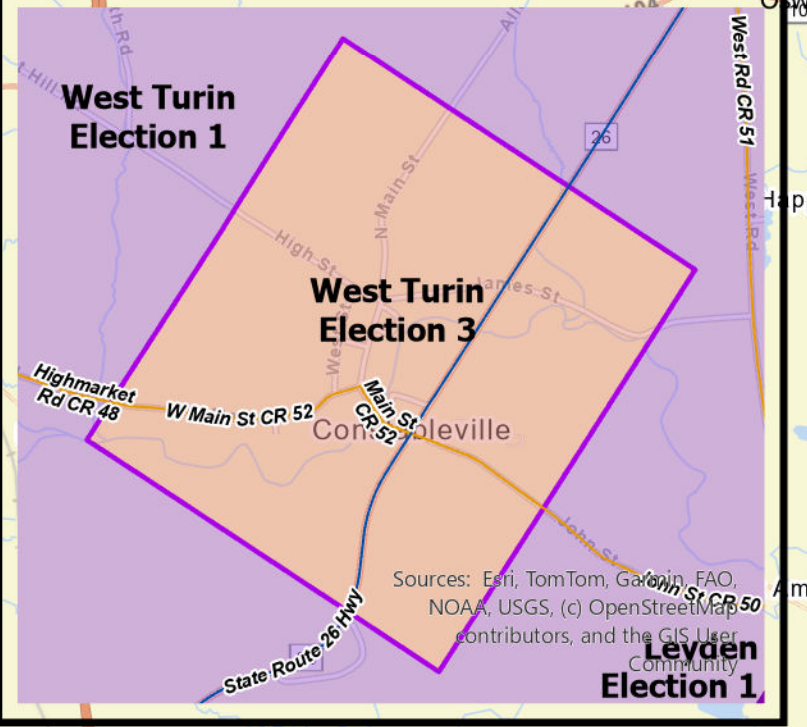

Lewis County Election Districts

Village of Copenhagen 2

Village of Castorland 3

Village of Croghan
Croghan Election 3 New Bremen Election 2

Village of Lowville Election 1

Village of Constableville Election 3

Village of Turin Election 2

Village of Lyons Falls
West Turin Election 2 Lyonsdale Election 3

Village of Port Leyden
Leyden Election 2 Lyonsdale Election 2