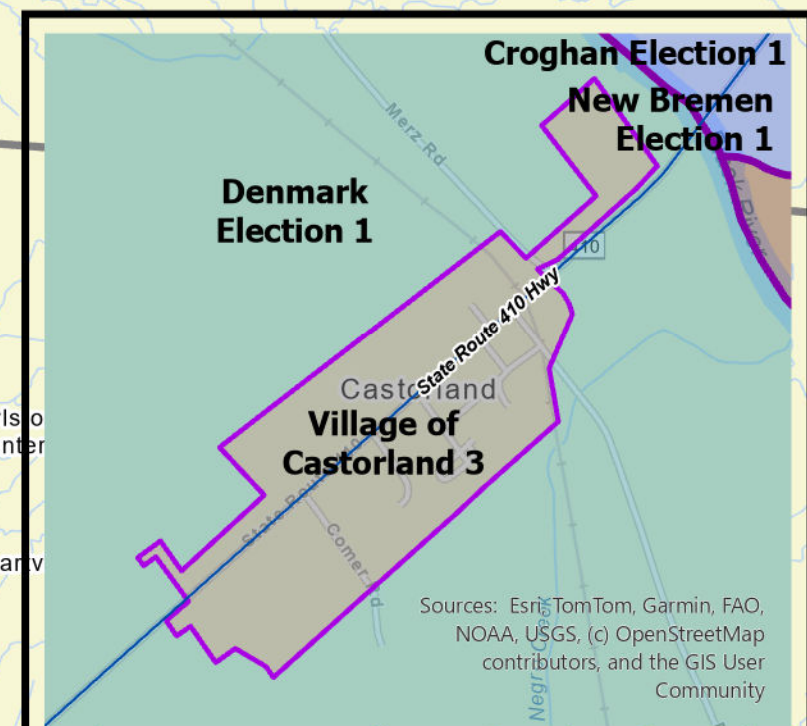

Lewis County Election Districts

Village of Copenhagen 2

Village of Castorland 3

Village of Croghan
Croghan Election 3 New Bremen Election 2

Village of Lowville Election 1

Village of Constableville Election 3

Village of Turin Election 2

Village of Lyons Falls
West Turin Election 2 Lyonsdale Election 3

Village of Port Leyden
Leyden Election 2 Lyonsdale Election 2