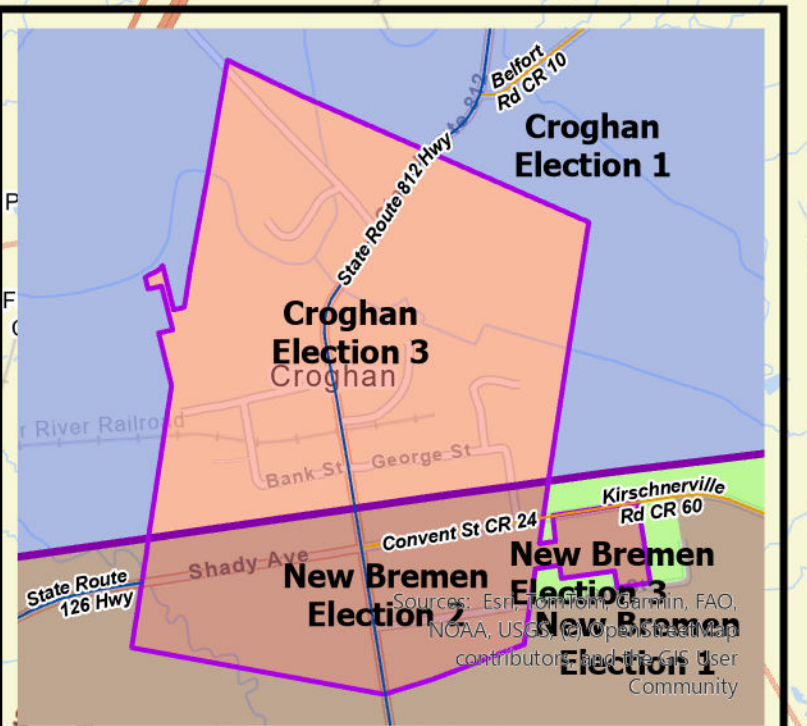

Lewis County Election Districts

Village of Copenhagen 2

Village of Castorland 3

Village of Croghan
Croghan Election 3 New Bremen Election 2

Village of Lowville Election 1

Village of Constableville Election 3

Village of Turin Election 2

Village of Lyons Falls
West Turin Election 2 Lyonsdale Election 3

Village of Port Leyden
Leyden Election 2 Lyonsdale Election 2