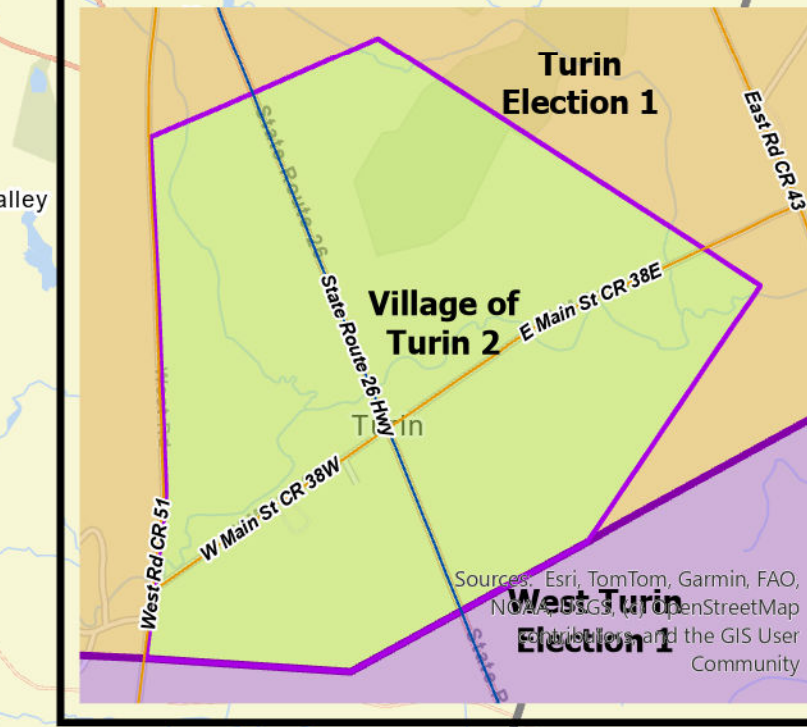

Lewis County Election Districts

Village of Copenhagen 2

Village of Castorland 3

Village of Croghan
Croghan Election 3 New Bremen Election 2

Village of Lowville Election 1

Village of Constableville Election 3

Village of Turin Election 2

Village of Lyons Falls
West Turin Election 2 Lyonsdale Election 3

Village of Port Leyden
Leyden Election 2 Lyonsdale Election 2