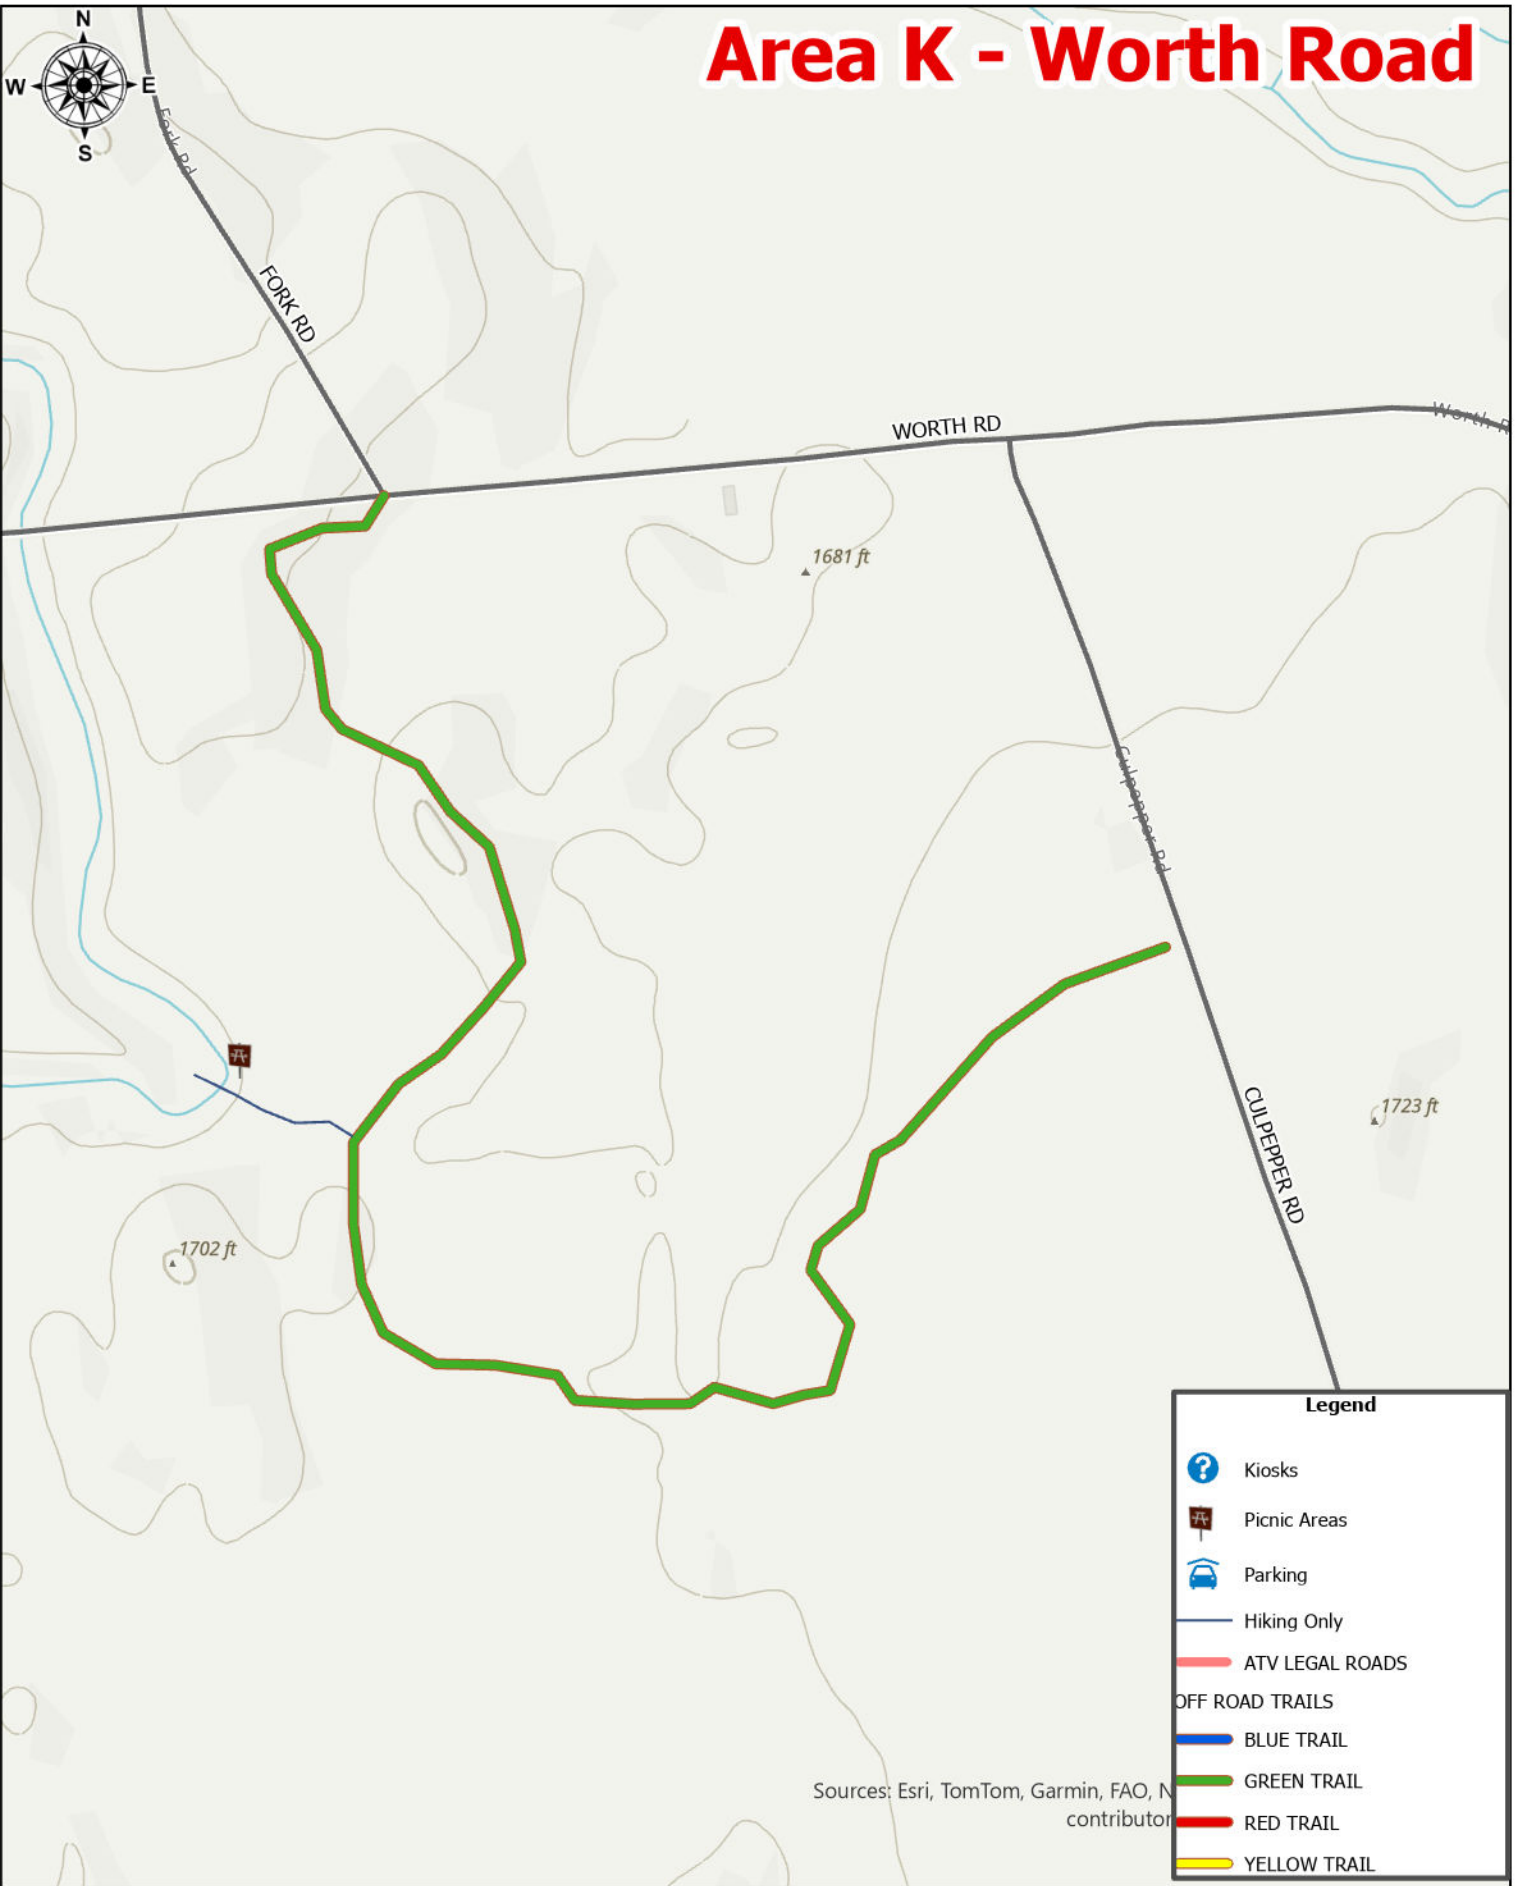

Area K - Worth Road

Legend

- Kiosks
- Picnic Areas
- Parking
- Hiking Only
- ATV LEGAL ROADS
- **OFF ROAD TRAILS**
- BLUE TRAIL
- GREEN TRAIL
- RED TRAIL
- YELLOW TRAIL

Sources: Esri, TomTom, Garmin, FAO, N contributors

Important Disclaimer Notice