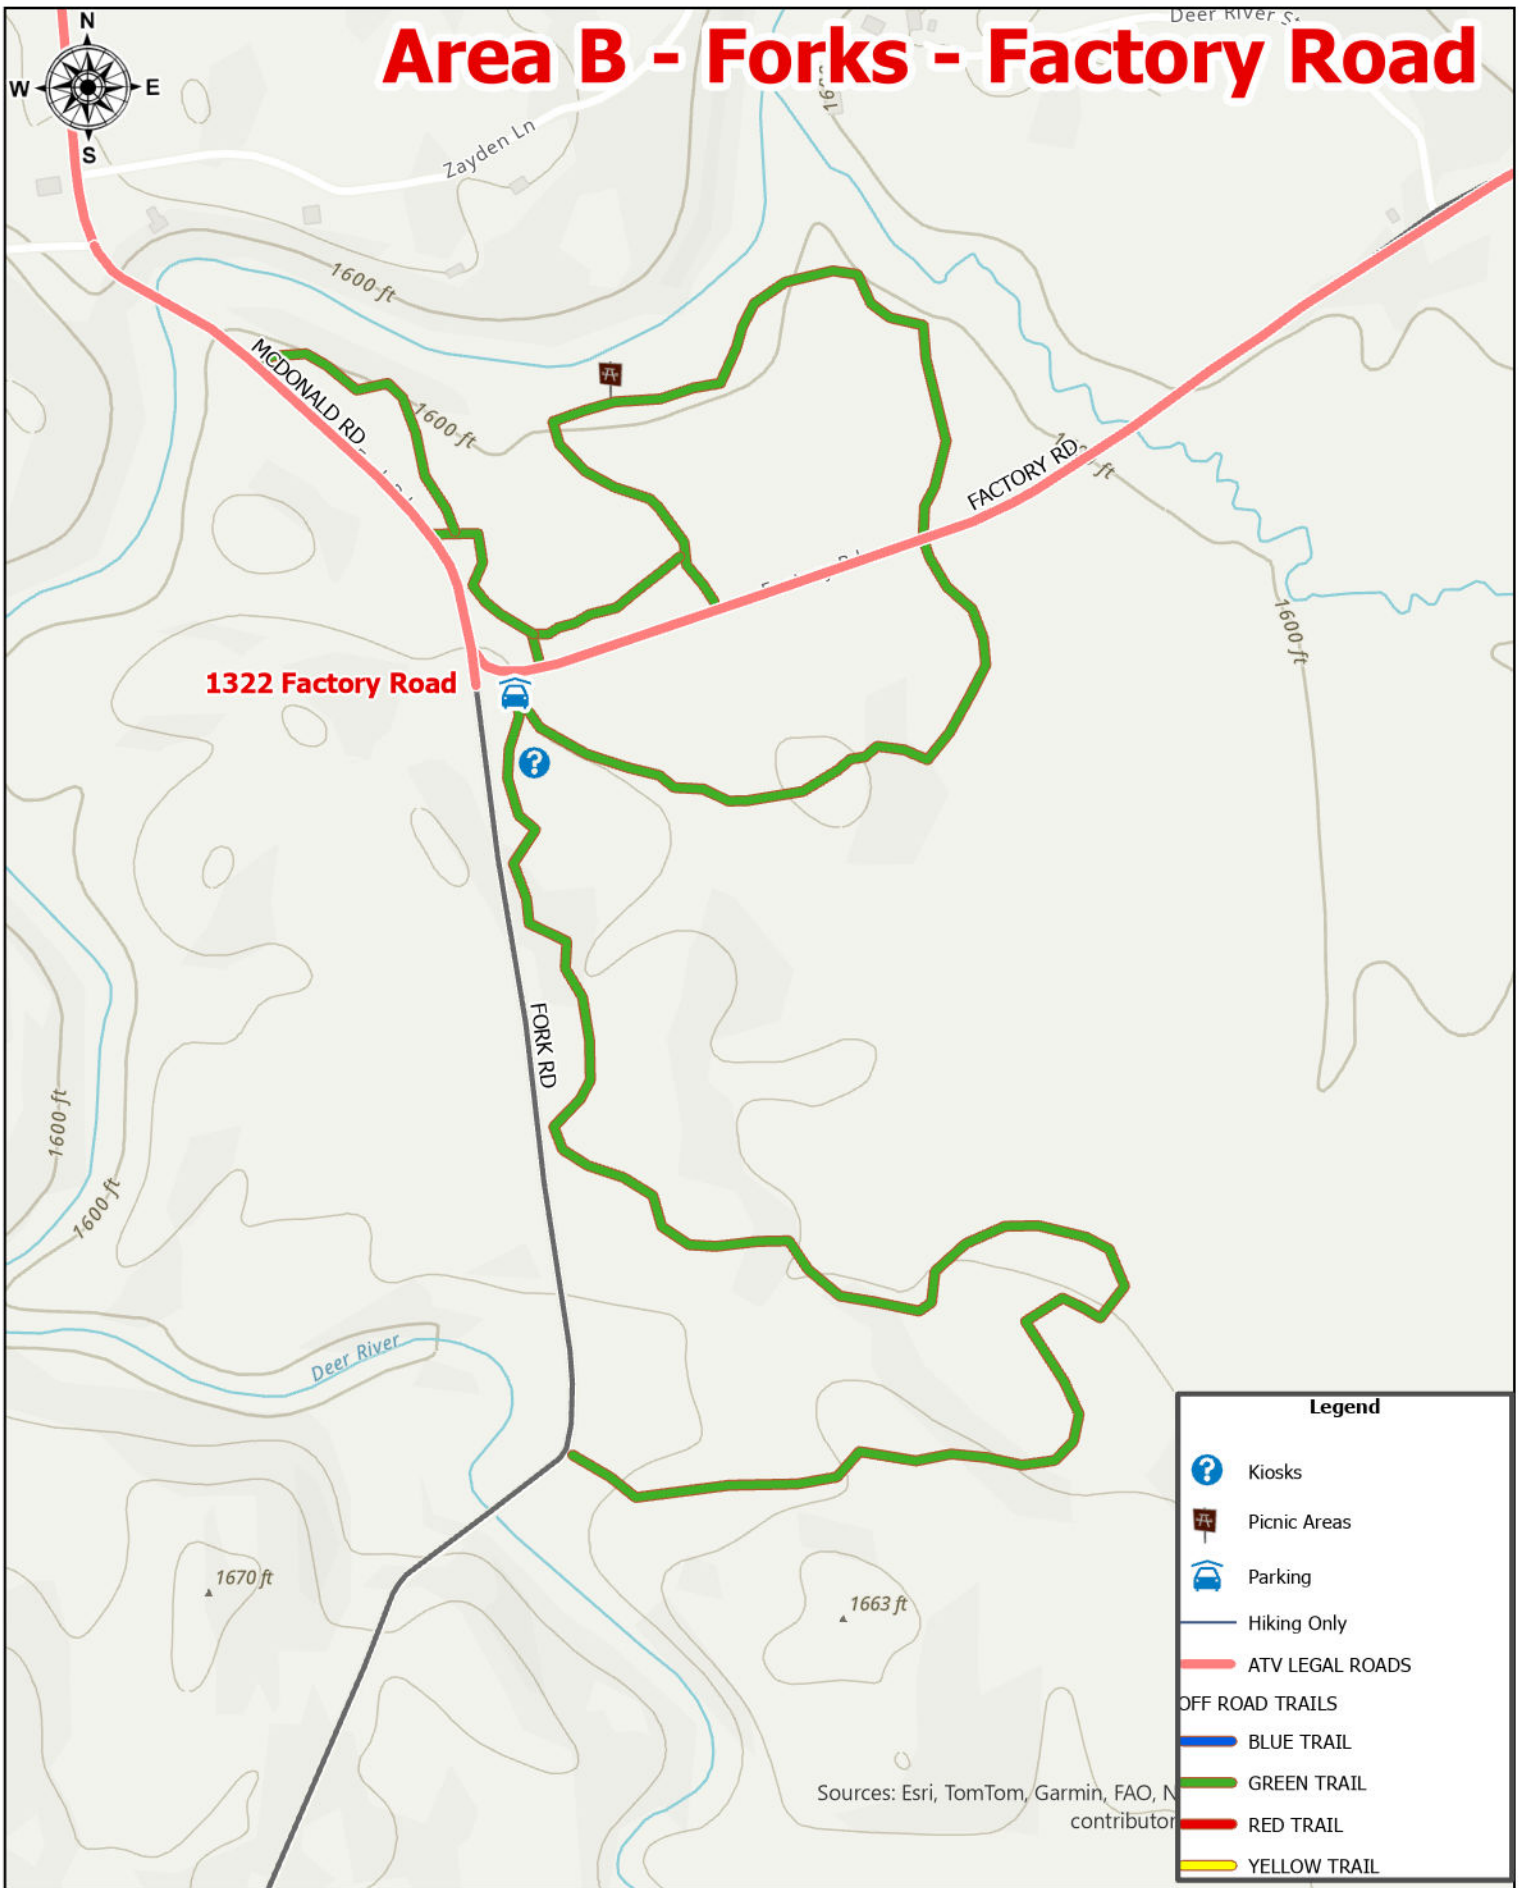

Area B - Forks - Factory Road

1322 Factory Road

1. **Legend**
2. Kiosks
   - Picnic Areas
   - Parking
   - Hiking Only
   - ATV LEGAL ROADS
   - **OFF ROAD TRAILS**
   - BLUE TRAIL
   - GREEN TRAIL
   - RED TRAIL
   - YELLOW TRAIL

Sources: Esri, TomTom, Garmin, FAO, N contributor

Important Disclaimer Notice