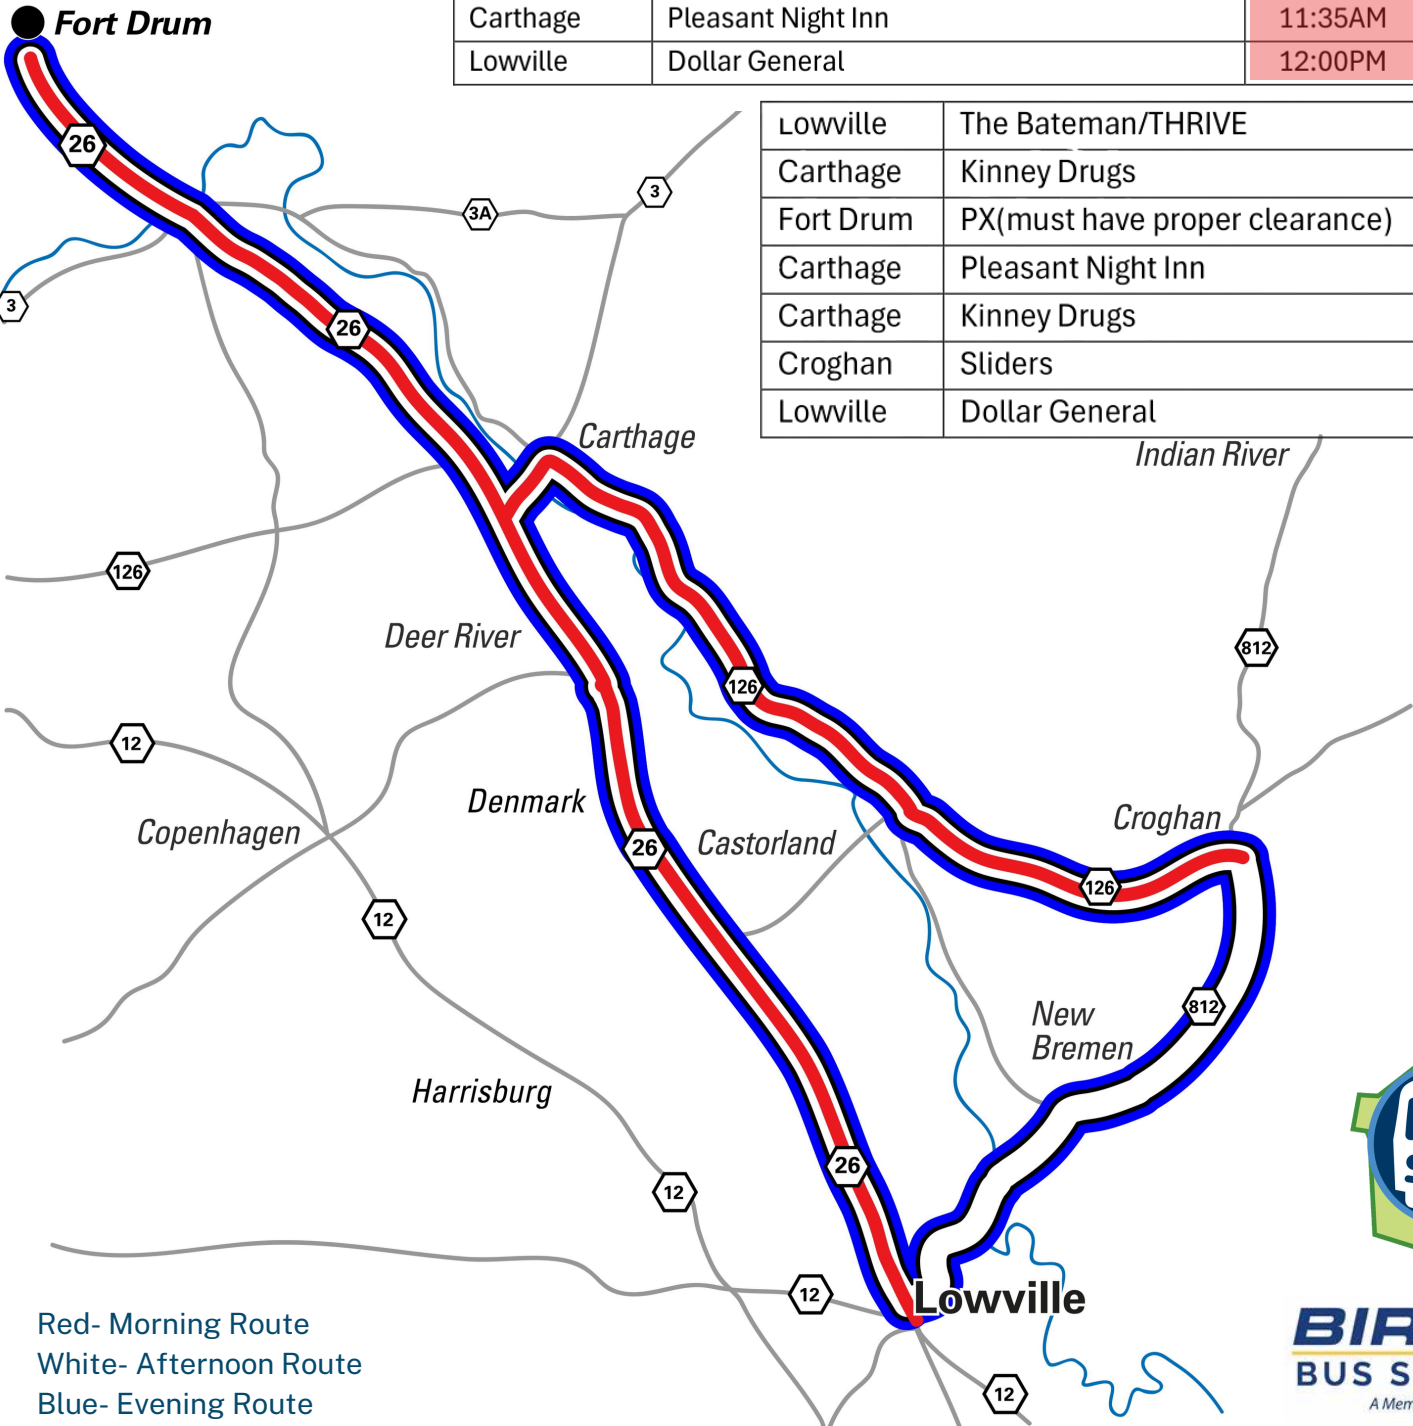

FORT DRUM CIRCUIT ROUTE

Monday-Friday
(\$1 each way)
***Open to the public**
with appropriate
security clearance to
access base*

Lowville	The Bateman/THRIVE	8:40AM	2:10PM
Croghan	Sliders	8:55AM	2:25PM
Carthage	Kinney Drugs	9:10AM	2:45PM
Fort Drum	Natural Resources Outreach Facility (Rt. 26)	9:30AM	3:05PM
Fort Drum	PX (must have proper clearance)	9:45AM	3:20PM
Evans Mills	Ledges Apartments	9:55AM	3:30PM
Evans Mills	Eagle Ridge Village Apartments	10:00AM	3:40PM
Evans Mills	Walmart	10:05AM	3:45PM
Watertown	JCC Jules Center	10:25AM	4:00PM
Watertown	Watertown Airport (Call Ahead Only)	10:35AM	4:10PM
Evans Mills	Walmart	10:45AM	4:25PM
Evans Mills	Eagle Ridge Village Apartments	10:50AM	4:30PM
Evans Mills	Ledges Apartments	11:00AM	4:40PM
Fort Drum	PX(must have proper clearance)	11:10AM	4:50PM
Carthage	Pleasant Night Inn	11:35AM	5:20PM
Lowville	Dollar General	12:00PM	5:40PM

Lowville	The Bateman/THRIVE	6:40PM
Carthage	Kinney Drugs	7:00PM
Fort Drum	PX(must have proper clearance)	7:25PM
Carthage	Pleasant Night Inn	7:40PM
Carthage	Kinney Drugs	7:50PM
Croghan	Sliders	8:10PM
Lowville	Dollar General	8:30PM

BIRNIE
BUS SERVICE
A Member of the STA Family

Red- Morning Route
 White- Afternoon Route
 Blue- Evening Route