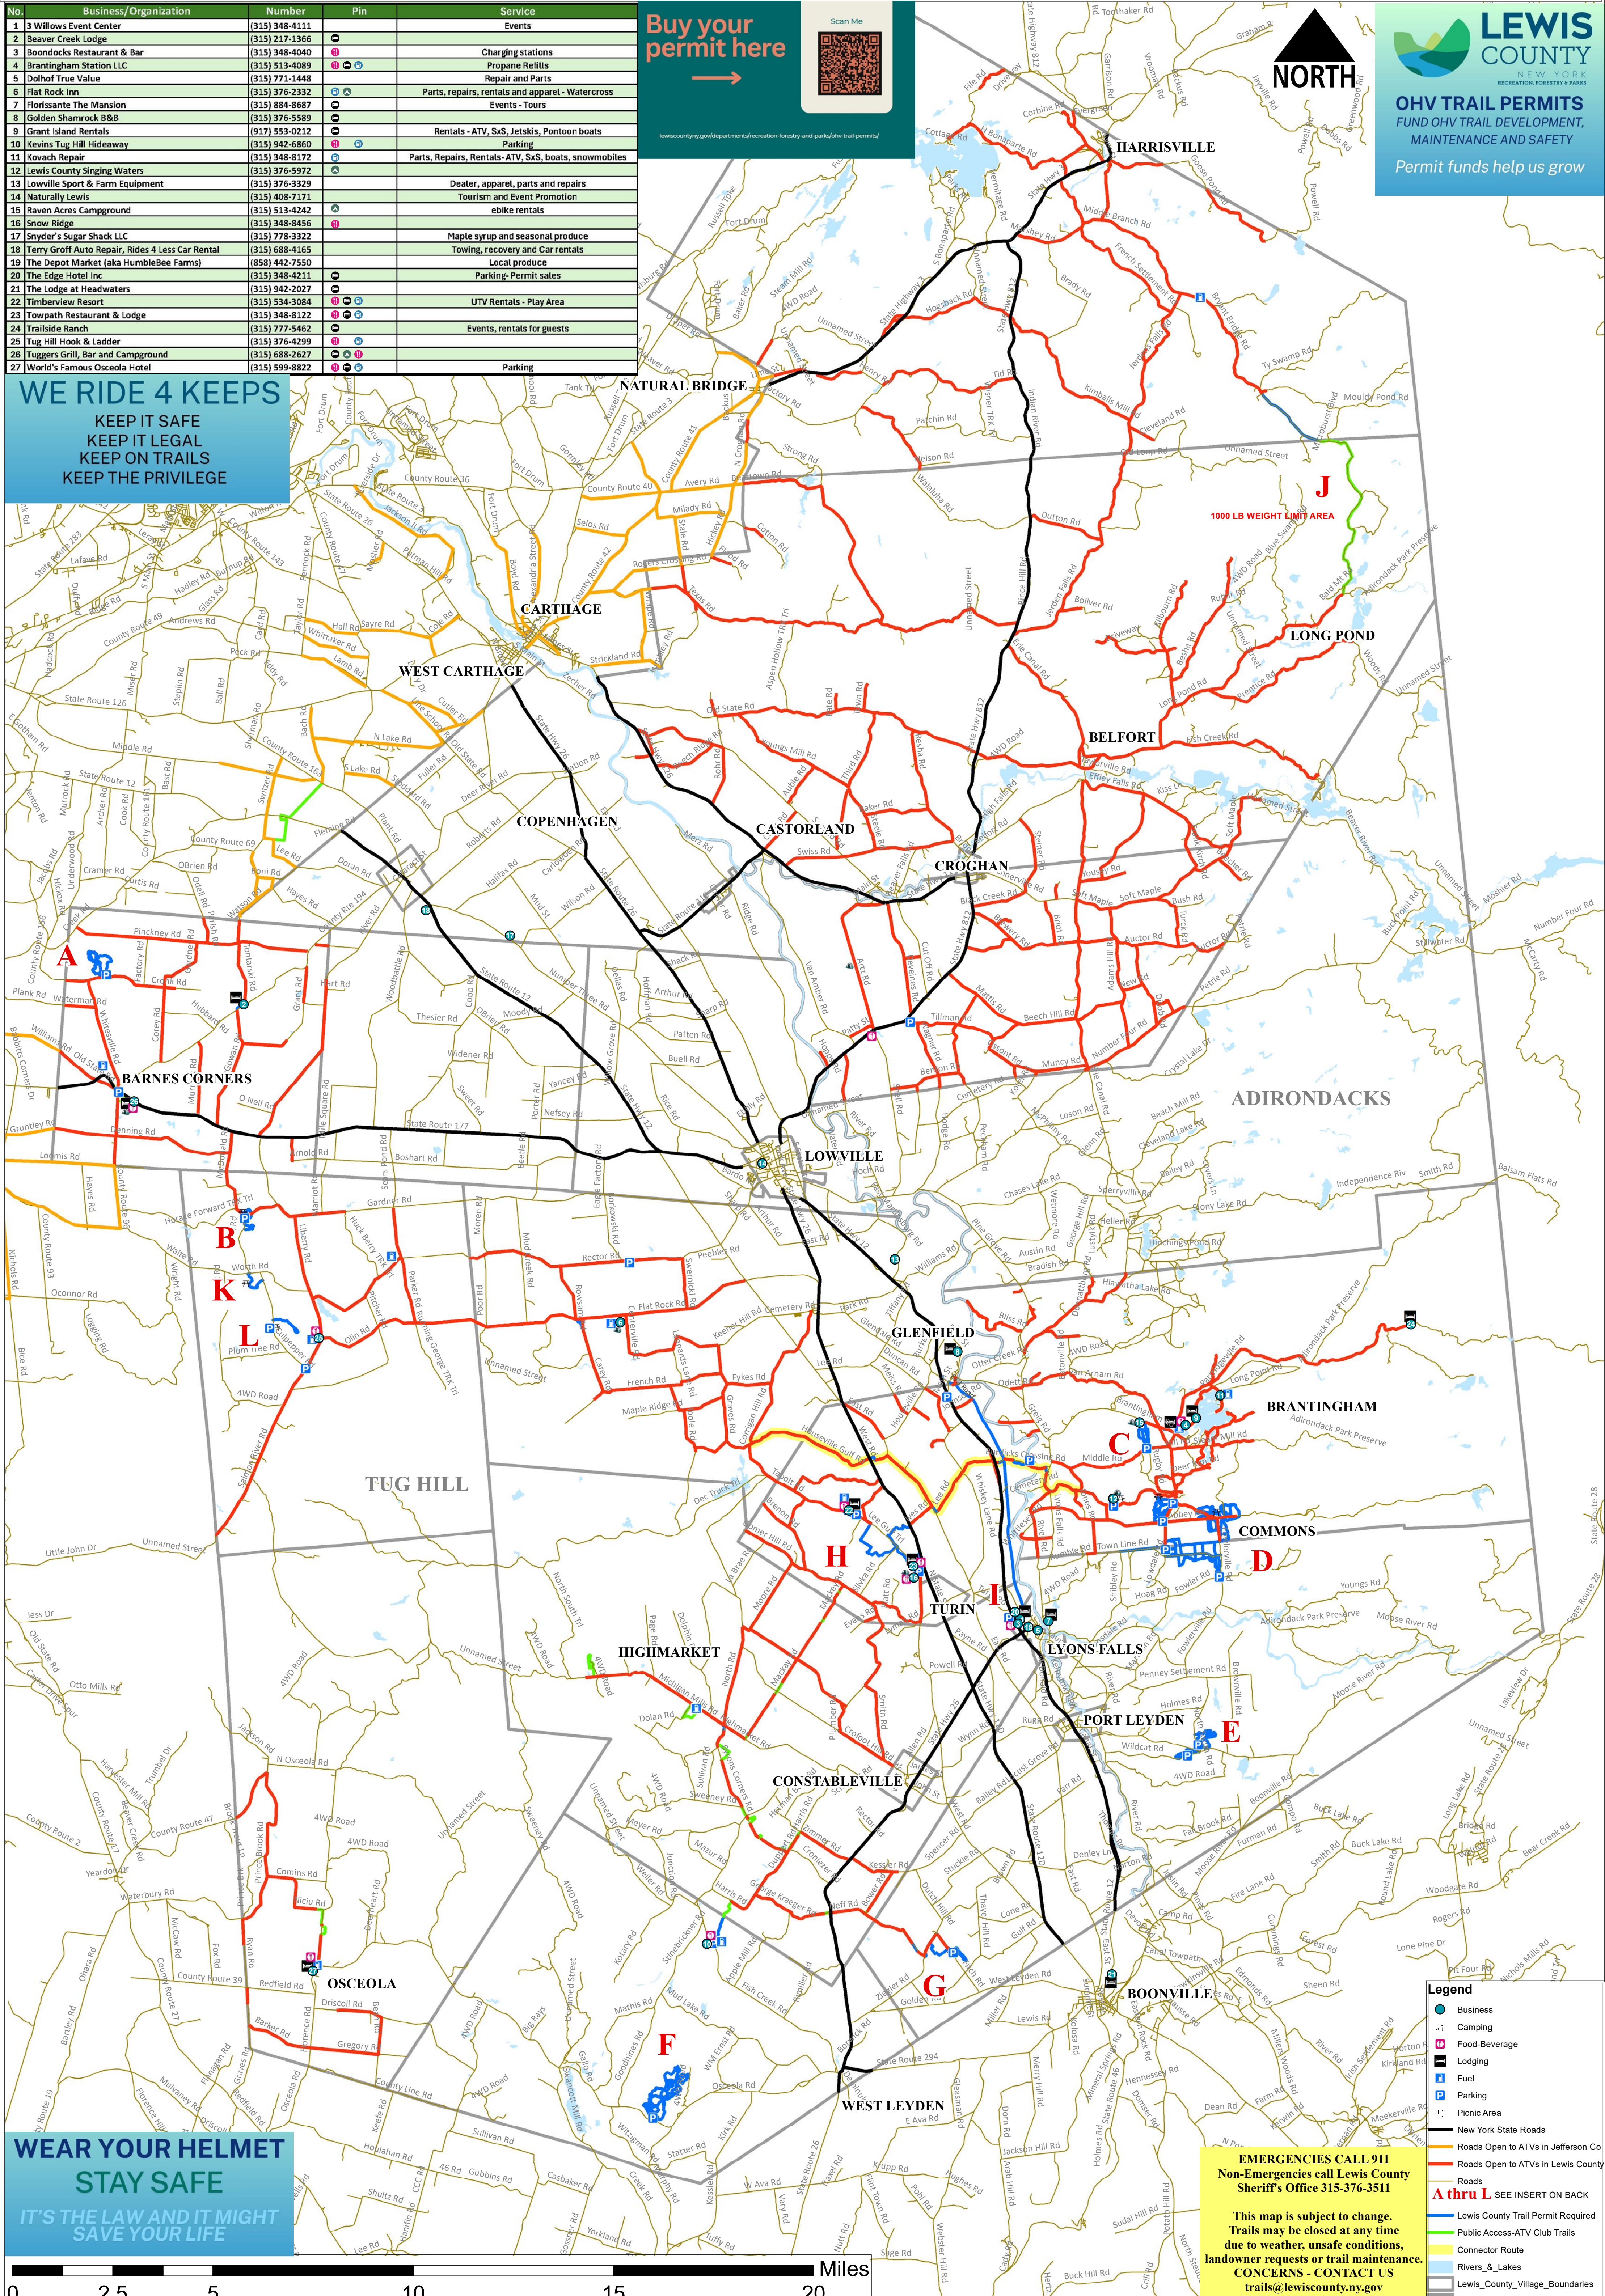

Buy your permit here

Scan Me

www.lewiscountyny.gov/departments/recreation-forestry-and-parks/ohv-trail-permit/

LEWIS COUNTY
NEW YORK
RECREATION FORESTRY & PARKS

OHV TRAIL PERMITS
FUND OHV TRAIL DEVELOPMENT,
MAINTENANCE AND SAFETY

Permit funds help us grow

WE RIDE 4 KEEPS

KEEP IT SAFE
KEEP IT LEGAL
KEEP ON TRAILS
KEEP THE PRIVILEGE

WEAR YOUR HELMET

STAY SAFE

IT'S THE LAW AND IT MIGHT SAVE YOUR LIFE

EMERGENCIES CALL 911
Non-Emergencies call Lewis County
Sheriff's Office 315-376-3511

This map is subject to change.
Trails may be closed at any time
due to weather, unsafe conditions,
landowner requests or trail maintenance.
CONCERNS - CONTACT US
trails@lewiscountyny.gov
(315) 376-5972

Legend

- Business
- Camping
- Food-Beverage
- Lodging
- Fuel
- Parking
- Picnic Area
- New York State Roads
- Roads Open to ATVs in Jefferson Co
- Roads Open to ATVs in Lewis County
- Roads
- A thru L SEE INSERT ON BACK
- Lewis County Trail Permit Required
- Public Access-ATV Club Trails
- Connector Route
- Rivers, & Lakes
- Lewis County Village Boundaries
- Lewis County Municipal Boundaries