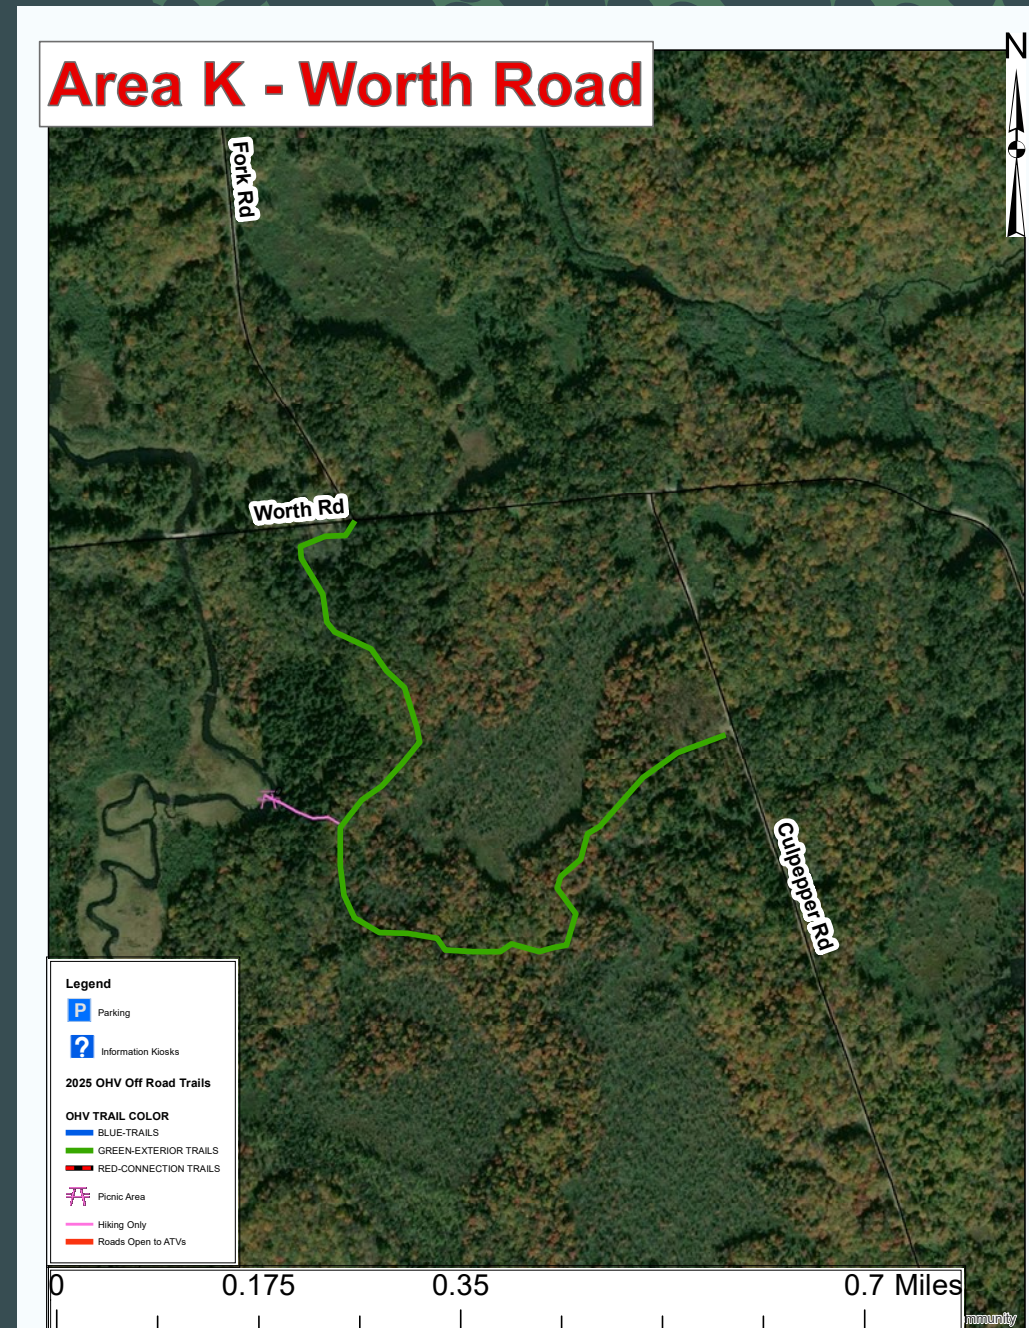

ATV/OHV CLUBS

Black River Valley 4-Wheeler Club, Inc.
Brantingham
blackrivervalleyfourwheelerclub.com

Black River Valley Riders
Carthage
blackrivervalleyridersofcarthage.com

Highmarket Wheelers ATV/OHV Club
Constableville
highmarketATVClub.com

Tug Hill Adirondack ATV/OHV
Association
Copenhagen
tughilladironacksATV.com

Tug Hill Wheelers
Copenhagen
tughillwheelers.com

Discover
TUG HILL

OHV RENTALS

Flat Rock Inn
4100 Flat Rock Rd
Lowville, NY 13367
(315) 376-2332

Grant Island Rentals
5556 N Shore Rd
Greig, NY 13345
(917) 553-0212

Kovach Repair
5728 Long Point Rd
Brantingham, NY 13312
(315) 348-8172

Timberview Resort/
Adventures
5265 Carpenter Road
Turin, NY 13473
(315) 348-8400

YEARLY PERMITS

Brantingham Station LLC
5508 Partridgeville Rd
Brantingham, NY 13312
(315) 513-4089
6am-8pm Monday-Sunday

Edge Hotel
3952 NYS Route 12
Lyons Falls, NY 13368
(315) 348-4211
24 Hours, 7 days a week

Kovach Repair
5728 Long Point Road
Brantingham, NY 13312
(315) 348-8172
9am-5pm Friday-Wednesday
Closed Thursdays

Osceola Hotel
1316 Mary St.
Osceola, NY 13316
(315) 599-8822
11am-12am Mon-Wed,
11am-2am Thur-Sat,
11am-11pm Sunday

Recreation, Forestry & Parks
7632 East Rd.
Lowville, NY 13367
(315) 376-5972
8:30am-3pm Monday-Friday

Waite Motorsports
18014 Goodnough Road
Adams Center, NY 13606
(315) 583-5680
8am-5pm Monday-Friday
Saturday 10am-2pm

LEWIS
COUNTY
NEW YORK

Find us on @RideATVNewYork for information on any changes to the map and new trails opened or closed during the season.

Free weekend is August 1-3