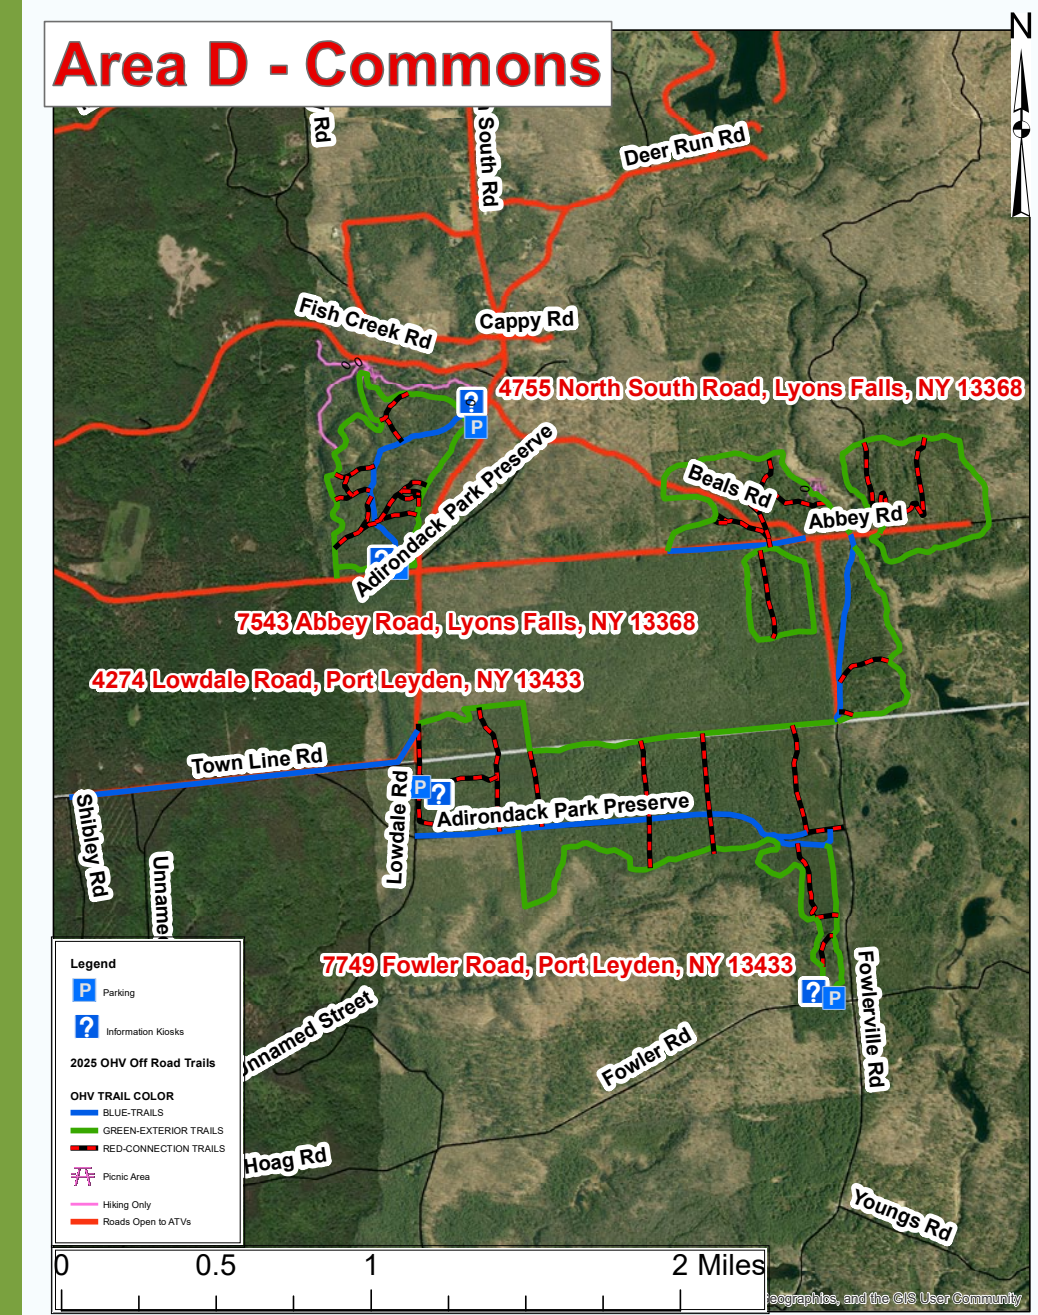

ATV/OHV CLUBS

Black River Valley 4-Wheeler Club, Inc.
Brantingham
blackrivervalleyfourwheelerclub.com

Black River Valley Riders
Carthage
blackrivervalleyridersofcarthage.com

Highmarket Wheelers ATV/OHV Club
Constableville
highmarketATVClub.com

Tug Hill Adirondack ATV/OHV
Association
Copenhagen
tughilladironacksATV.com

Tug Hill Wheelers
Copenhagen
tughillwheelers.com

Discover
TUG HILL

OHV RENTALS

Flat Rock Inn
4100 Flat Rock Rd
Lowville, NY 13367
(315) 376-2332

Grant Island Rentals
5556 N Shore Rd
Greig, NY 13345
(917) 553-0212

Kovach Repair
5728 Long Point Rd
Brantingham, NY 13312
(315) 348-8172

Timberview Resort/
Adventures
5265 Carpenter Road
Turin, NY 13473
(315) 348-8400

YEARLY PERMITS

Brantingham Station LLC
5508 Partridgeville Rd
Brantingham, NY 13312
(315) 513-4089
6am-8pm Monday-Sunday

Edge Hotel
3952 NYS Route 12
Lyons Falls, NY 13368
(315) 348-4211
24 Hours, 7 days a week

Kovach Repair
5728 Long Point Road
Brantingham, NY 13312
(315) 348-8172
9am-5pm Friday-Wednesday
Closed Thursdays

Osceola Hotel
1316 Mary St.
Osceola, NY 13316
(315) 599-8822
11am-12am Mon-Wed,
11am-2am Thur-Sat,
11am-11pm Sunday

Recreation, Forestry & Parks
7632 East Rd.
Lowville, NY 13367
(315) 376-5972
8:30am-3pm Monday-Friday

Waite Motorsports
18014 Goodnough Road
Adams Center, NY 13606
(315) 583-5680
8am-5pm Monday-Friday
Saturday 10am-2pm

LEWIS
COUNTY
NEW YORK

Find us on @RideATVNewYork for information on any changes to the map and new trails opened or closed during the season.

Free weekend is August 1-3