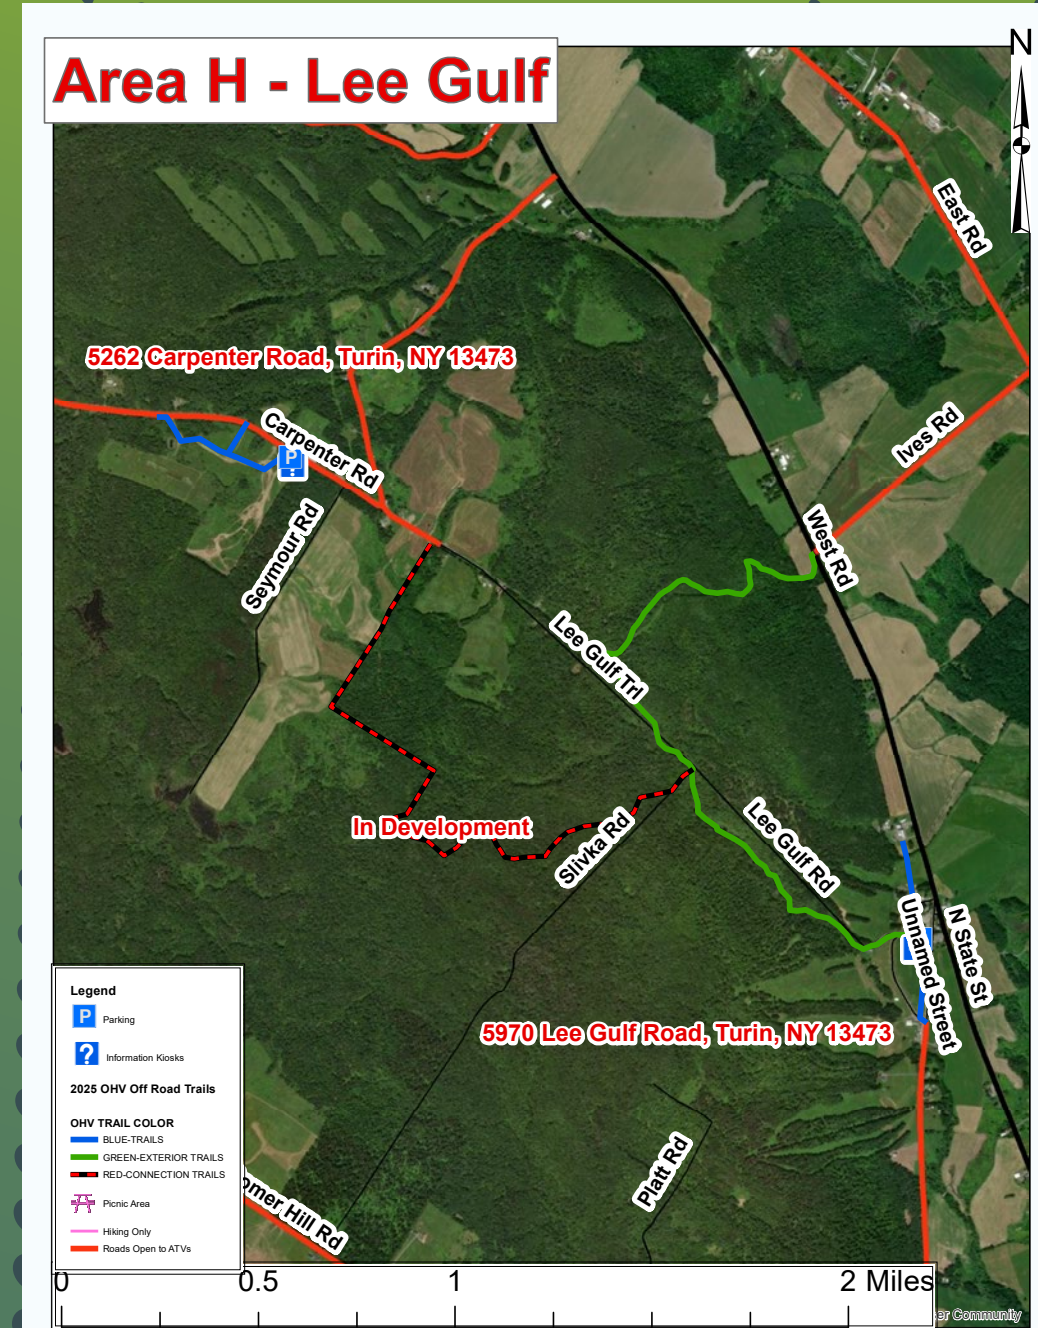

ATV/OHV CLUBS

Black River Valley 4-Wheeler Club, Inc.
Brantingham
blackrivervalleyfourwheelerclub.com

Black River Valley Riders
Carthage
blackrivervalleyridersofcarthage.com

Highmarket Wheelers ATV/OHV Club
Constableville
highmarketATVClub.com

Tug Hill Adirondack ATV/OHV
Association
Copenhagen
tughilladironacksATV.com

Tug Hill Wheelers
Copenhagen
tughillwheelers.com

Discover
TUG HILL

OHV RENTALS

Flat Rock Inn
4100 Flat Rock Rd
Lowville, NY 13367
(315) 376-2332

Grant Island Rentals
5556 N Shore Rd
Greig, NY 13345
(917) 553-0212

Kovach Repair
5728 Long Point Rd
Brantingham, NY 13312
(315) 348-8172

Timberview Resort/
Adventures
5265 Carpenter Road
Turin, NY 13473
(315) 348-8400

YEARLY PERMITS

Brantingham Station LLC
5508 Partridgeville Rd
Brantingham, NY 13312
(315) 513-4089
6am-8pm Monday-Sunday

Edge Hotel
3952 NYS Route 12
Lyons Falls, NY 13368
(315) 348-4211
24 Hours, 7 days a week

Kovach Repair
5728 Long Point Road
Brantingham, NY 13312
(315) 348-8172
9am-5pm Friday-Wednesday
Closed Thursdays

Osceola Hotel
1316 Mary St.
Osceola, NY 13316
(315) 599-8822
11am-12am Mon-Wed,
11am-2am Thur-Sat,
11am-11pm Sunday

Recreation, Forestry & Parks
7632 East Rd.
Lowville, NY 13367
(315) 376-5972
8:30am-3pm Monday-Friday

Waite Motorsports
18014 Goodnough Road
Adams Center, NY 13606
(315) 583-5680
8am-5pm Monday-Friday
Saturday 10am-2pm

LEWIS
COUNTY
NEW YORK

Find us on @RideATVNewYork for information on any changes to the map and new trails opened or closed during the season.

Free weekend is August 1-3