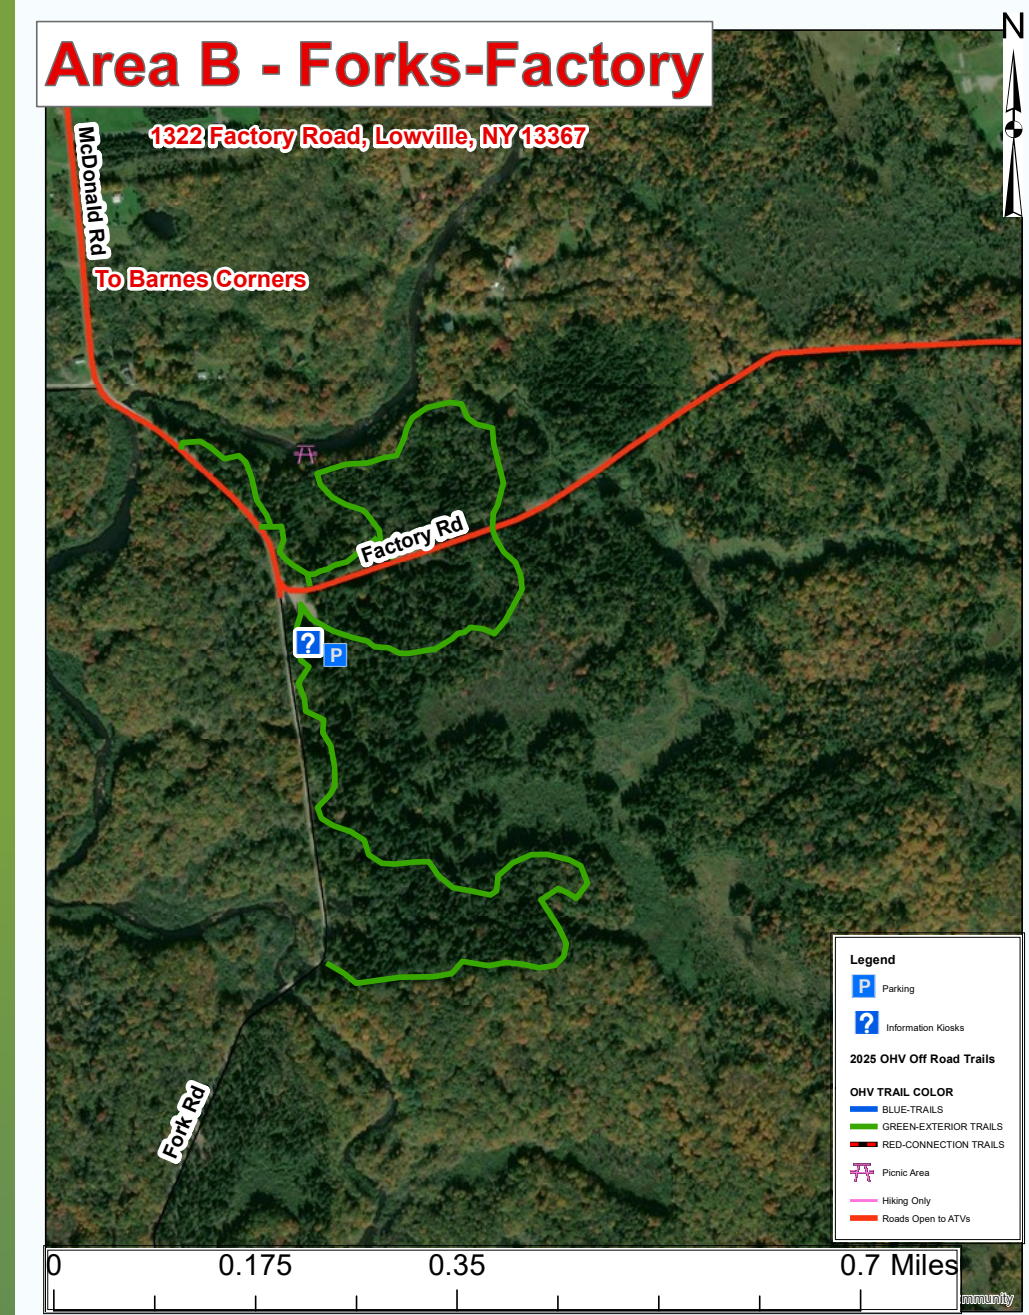

ATV/OHV CLUBS

Black River Valley 4-Wheeler Club, Inc.
Brantingham
blackrivervalleyfourwheelerclub.com

Black River Valley Riders
Carthage
blackrivervalleyridersofcarthage.com

Highmarket Wheelers ATV/OHV Club
Constableville
highmarketATVClub.com

Tug Hill Adirondack ATV/OHV
Association
Copenhagen
tughilladironacksATV.com

Tug Hill Wheelers
Copenhagen
tughillwheelers.com

Discover
TUG HILL

OHV RENTALS

Flat Rock Inn
4100 Flat Rock Rd
Lowville, NY 13367
(315) 376-2332

Grant Island Rentals
5556 N Shore Rd
Greig, NY 13345
(917) 553-0212

Kovach Repair
5728 Long Point Rd
Brantingham, NY 13312
(315) 348-8172

Timberview Resort/
Adventures
5265 Carpenter Road
Turin, NY 13473
(315) 348-8400

YEARLY PERMITS

Brantingham Station LLC
5508 Partridgeville Rd
Brantingham, NY 13312
(315) 513-4089
6am-8pm Monday-Sunday

Edge Hotel
3952 NYS Route 12
Lyons Falls, NY 13368
(315) 348-4211
24 Hours, 7 days a week

Kovach Repair
5728 Long Point Road
Brantingham, NY 13312
(315) 348-8172
9am-5pm Friday-Wednesday
Closed Thursdays

Osceola Hotel
1316 Mary St.
Osceola, NY 13316
(315) 599-8822
11am-12am Mon-Wed,
11am-2am Thur-Sat,
11am-11pm Sunday

Recreation, Forestry & Parks
7632 East Rd.
Lowville, NY 13367
(315) 376-5972
8:30am-3pm Monday-Friday

Waite Motorsports
18014 Goodnough Road
Adams Center, NY 13606
(315) 583-5680
8am-5pm Monday-Friday
Saturday 10am-2pm

LEWIS
COUNTY
NEW YORK

Find us on @RideATVNewYork for information on any changes to the map and new trails opened or closed during the season.

Free weekend is August 1-3