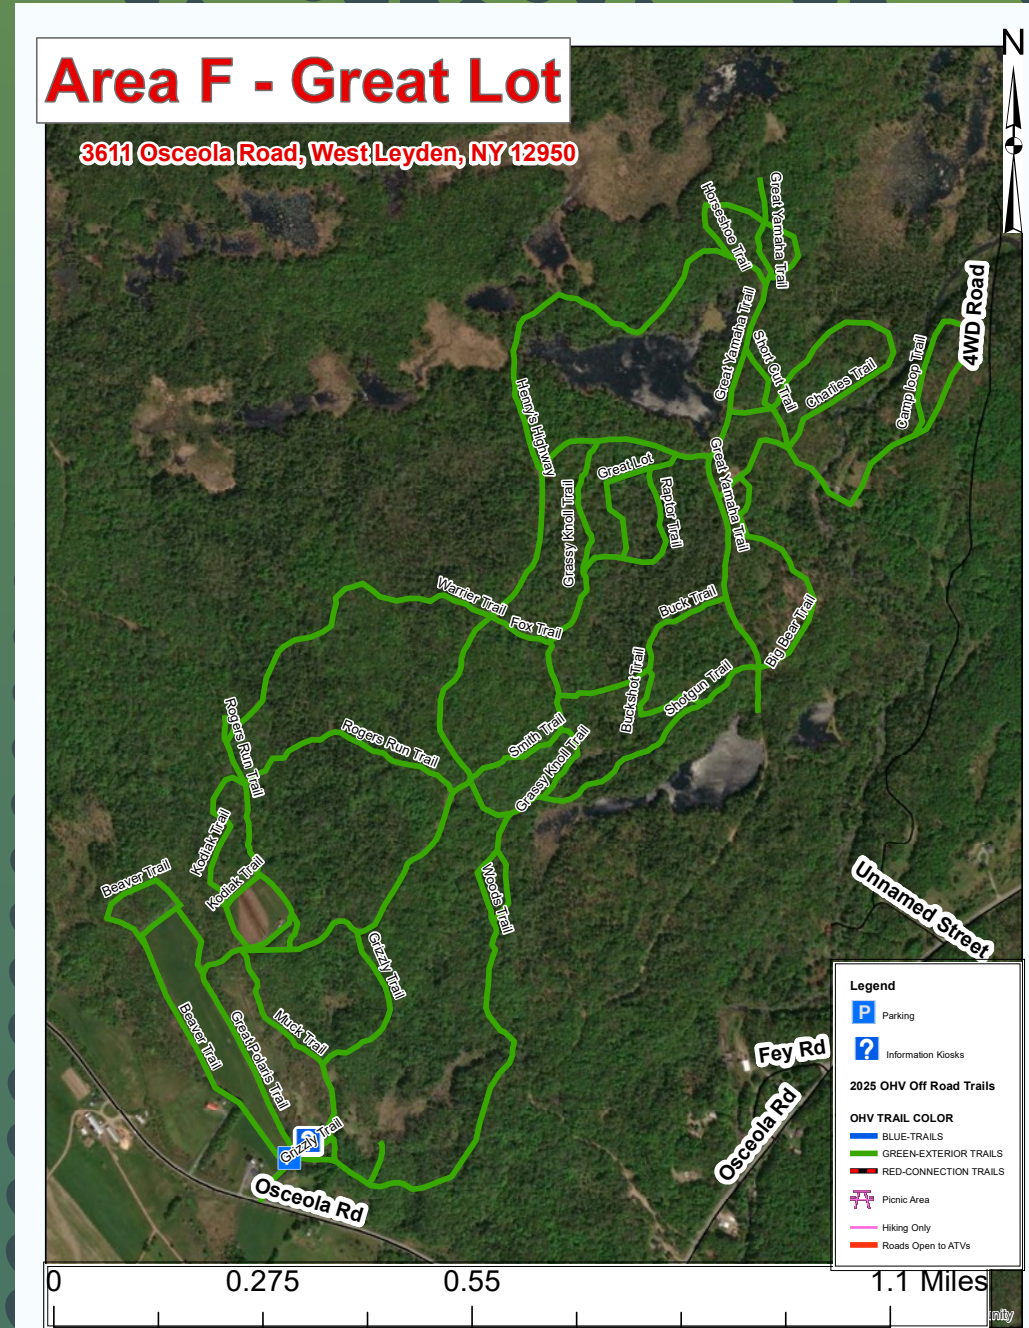

ATV/OHV CLUBS

Black River Valley 4-Wheeler Club, Inc.
Brantingham
blackrivervalleyfourwheelerclub.com

Black River Valley Riders
Carthage
blackrivervalleyridersofcarthage.com

Highmarket Wheelers ATV/OHV Club
Constableville
highmarketATVClub.com

Tug Hill Adirondack ATV/OHV
Association
Copenhagen
tughilladironacksATV.com

Tug Hill Wheelers
Copenhagen
tughillwheelers.com

Discover
TUG HILL

OHV RENTALS

Flat Rock Inn
4100 Flat Rock Rd
Lowville, NY 13367
(315) 376-2332

Grant Island Rentals
5556 N Shore Rd
Greig, NY 13345
(917) 553-0212

Kovach Repair
5728 Long Point Rd
Brantingham, NY 13312
(315) 348-8172

Timberview Resort/
Adventures
5265 Carpenter Road
Turin, NY 13473
(315) 348-8400

YEARLY PERMITS

Brantingham Station LLC
5508 Partridgeville Rd
Brantingham, NY 13312
(315) 513-4089
6am-8pm Monday-Sunday

Edge Hotel
3952 NYS Route 12
Lyons Falls, NY 13368
(315) 348-4211
24 Hours, 7 days a week

Kovach Repair
5728 Long Point Road
Brantingham, NY 13312
(315) 348-8172
9am-5pm Friday-Wednesday
Closed Thursdays

Osceola Hotel
1316 Mary St.
Osceola, NY 13316
(315) 599-8822
11am-12am Mon-Wed,
11am-2am Thur-Sat,
11am-11pm Sunday

Recreation, Forestry & Parks
7632 East Rd.
Lowville, NY 13367
(315) 376-5972
8:30am-3pm Monday-Friday

Waite Motorsports
18014 Goodnough Road
Adams Center, NY 13606
(315) 583-5680
8am-5pm Monday-Friday
Saturday 10am-2pm

LEWIS
COUNTY
NEW YORK

Find us on @RideATVNewYork for information on any changes to the map and new trails opened or closed during the season.

Free weekend is August 1-3