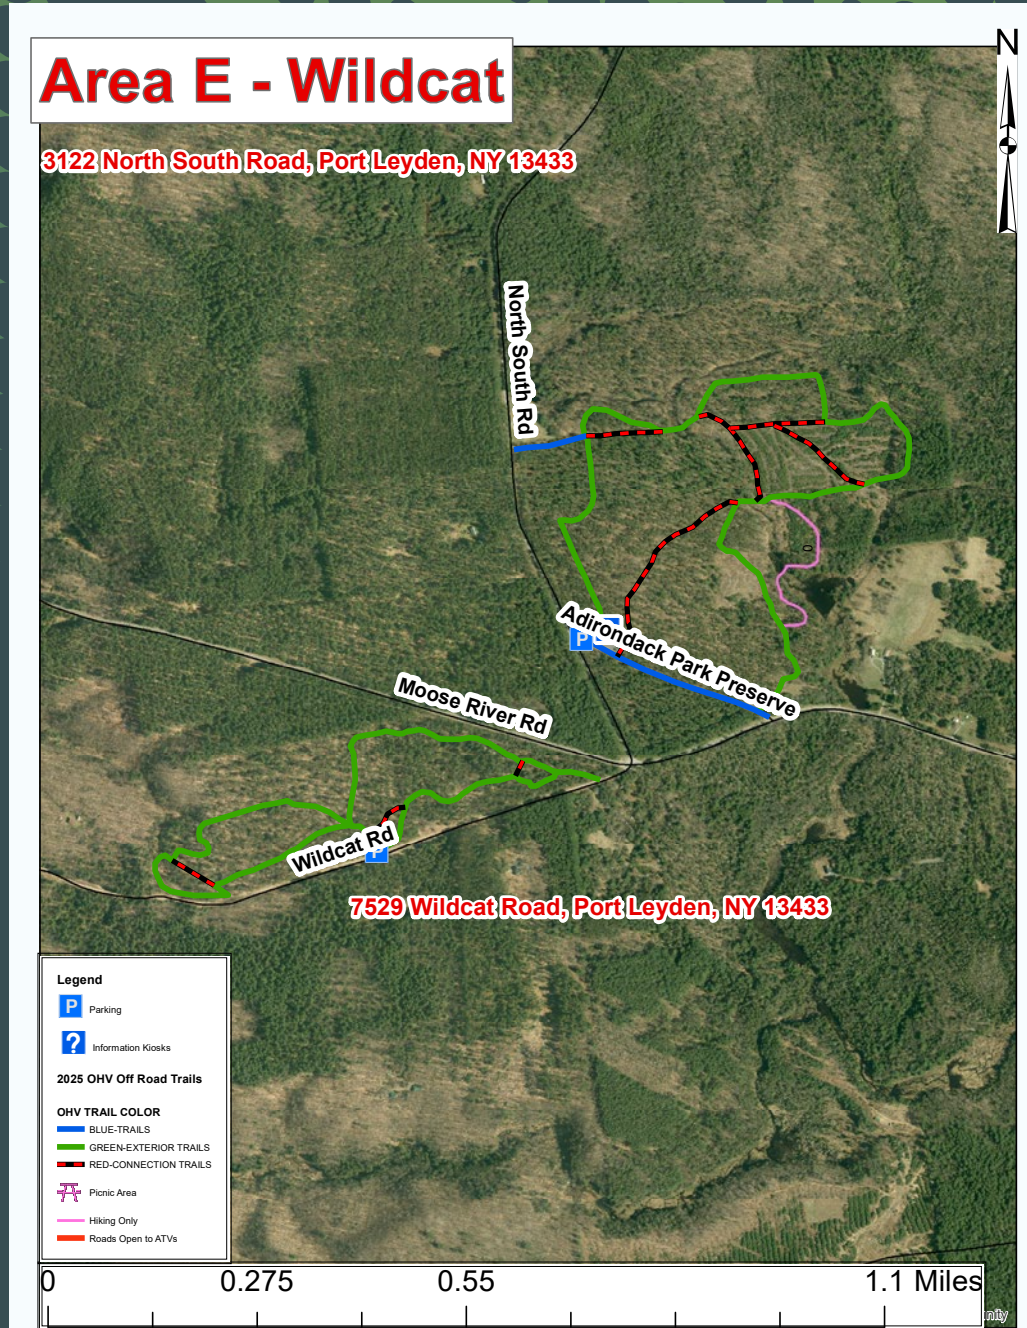

ATV/OHV CLUBS

Black River Valley 4-Wheeler Club, Inc.
Brantingham
blackrivervalleyfourwheelerclub.com

Black River Valley Riders
Carthage
blackrivervalleyridersofcarthage.com

Highmarket Wheelers ATV/OHV Club
Constableville
highmarketATVClub.com

Tug Hill Adirondack ATV/OHV
Association
Copenhagen
tughilladironacksATV.com

Tug Hill Wheelers
Copenhagen
tughillwheelers.com

Discover
TUG HILL

OHV RENTALS

Flat Rock Inn
4100 Flat Rock Rd
Lowville, NY 13367
(315) 376-2332

Grant Island Rentals
5556 N Shore Rd
Greig, NY 13345
(917) 553-0212

Kovach Repair
5728 Long Point Rd
Brantingham, NY 13312
(315) 348-8172

Timberview Resort/
Adventures
5265 Carpenter Road
Turin, NY 13473
(315) 348-8400

YEARLY PERMITS

Brantingham Station LLC
5508 Partridgeville Rd
Brantingham, NY 13312
(315) 513-4089
6am-8pm Monday-Sunday

Edge Hotel
3952 NYS Route 12
Lyons Falls, NY 13368
(315) 348-4211
24 Hours, 7 days a week

Kovach Repair
5728 Long Point Road
Brantingham, NY 13312
(315) 348-8172
9am-5pm Friday-Wednesday
Closed Thursdays

Osceola Hotel
1316 Mary St.
Osceola, NY 13316
(315) 599-8822
11am-12am Mon-Wed,
11am-2am Thur-Sat,
11am-11pm Sunday

Recreation, Forestry & Parks
7632 East Rd.
Lowville, NY 13367
(315) 376-5972
8:30am-3pm Monday-Friday

Waite Motorsports
18014 Goodnough Road
Adams Center, NY 13606
(315) 583-5680
8am-5pm Monday-Friday
Saturday 10am-2pm

LEWIS
COUNTY
NEW YORK

Find us on @RideATVNewYork for information on any changes to the map and new trails opened or closed during the season.

Free weekend is August 1-3