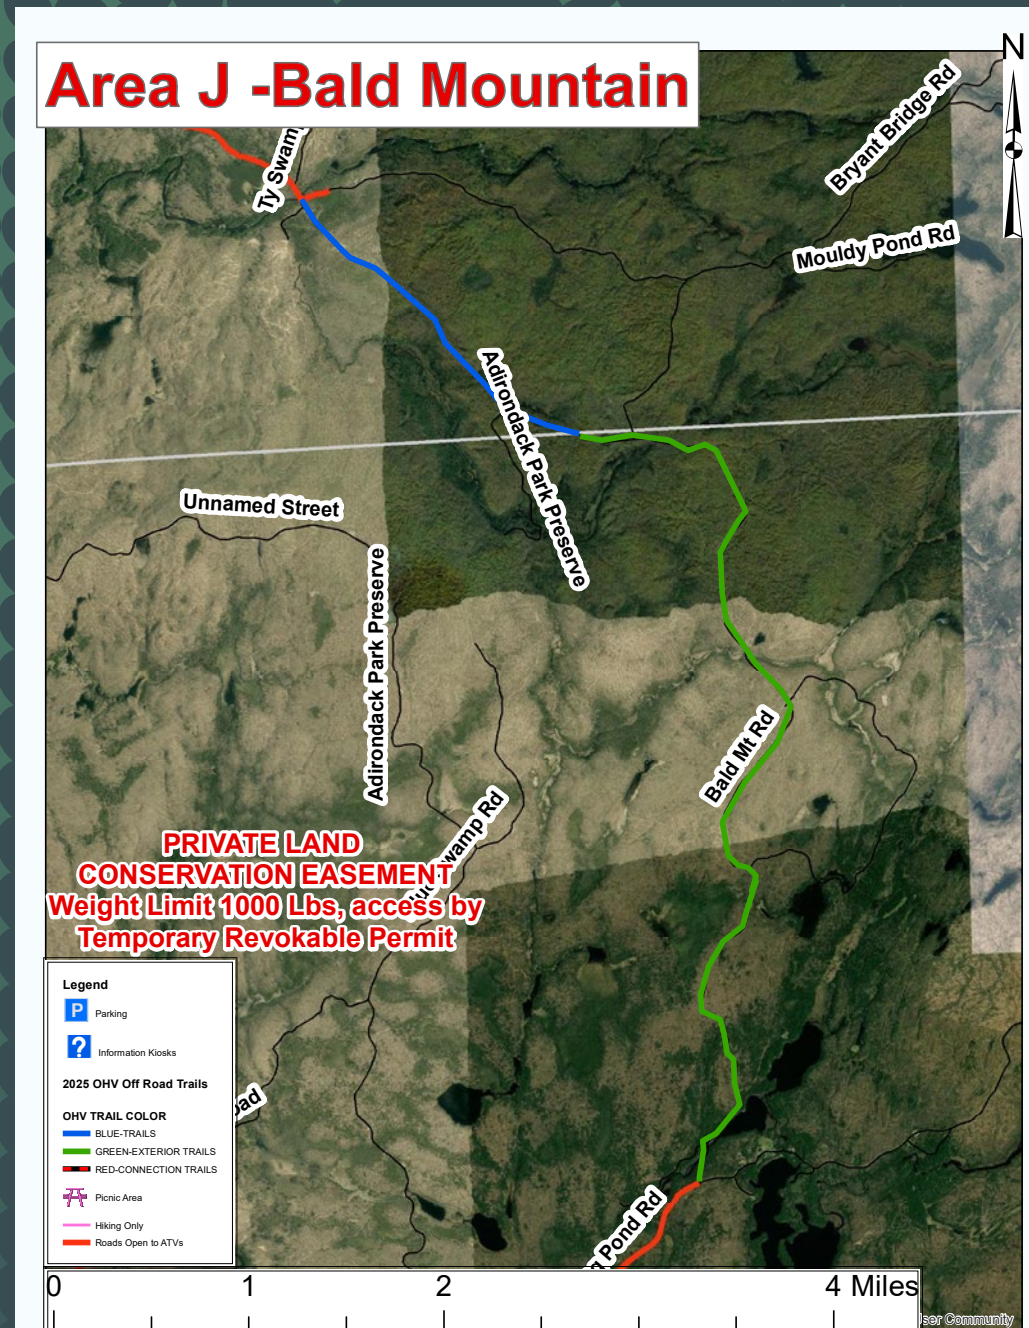

ATV/OHV CLUBS

Black River Valley 4-Wheeler Club, Inc.
Brantingham
blackrivervalleyfourwheelerclub.com

Black River Valley Riders
Carthage
blackrivervalleyridersofcarthage.com

Highmarket Wheelers ATV/OHV Club
Constableville
highmarketATVClub.com

Tug Hill Adirondack ATV/OHV
Association
Copenhagen
tughilladironacksATV.com

Tug Hill Wheelers
Copenhagen
tughillwheelers.com

Discover
TUG HILL

OHV RENTALS

Flat Rock Inn
4100 Flat Rock Rd
Lowville, NY 13367
(315) 376-2332

Grant Island Rentals
5556 N Shore Rd
Greig, NY 13345
(917) 553-0212

Kovach Repair
5728 Long Point Rd
Brantingham, NY 13312
(315) 348-8172

Timberview Resort/
Adventures
5265 Carpenter Road
Turin, NY 13473
(315) 348-8400

YEARLY PERMITS

Brantingham Station LLC
5508 Partridgeville Rd
Brantingham, NY 13312
(315) 513-4089
6am-8pm Monday-Sunday

Edge Hotel
3952 NYS Route 12
Lyons Falls, NY 13368
(315) 348-4211
24 Hours, 7 days a week

Kovach Repair
5728 Long Point Road
Brantingham, NY 13312
(315) 348-8172
9am-5pm Friday-Wednesday
Closed Thursdays

Osceola Hotel
1316 Mary St.
Osceola, NY 13316
(315) 599-8822
11am-12am Mon-Wed,
11am-2am Thur-Sat,
11am-11pm Sunday

Recreation, Forestry & Parks
7632 East Rd.
Lowville, NY 13367
(315) 376-5972
8:30am-3pm Monday-Friday

Waite Motorsports
18014 Goodnough Road
Adams Center, NY 13606
(315) 583-5680
8am-5pm Monday-Friday
Saturday 10am-2pm

LEWIS
COUNTY
NEW YORK

Find us on @RideATVNewYork for information on any changes to the map and new trails opened or closed during the season.

Free weekend is August 1-3