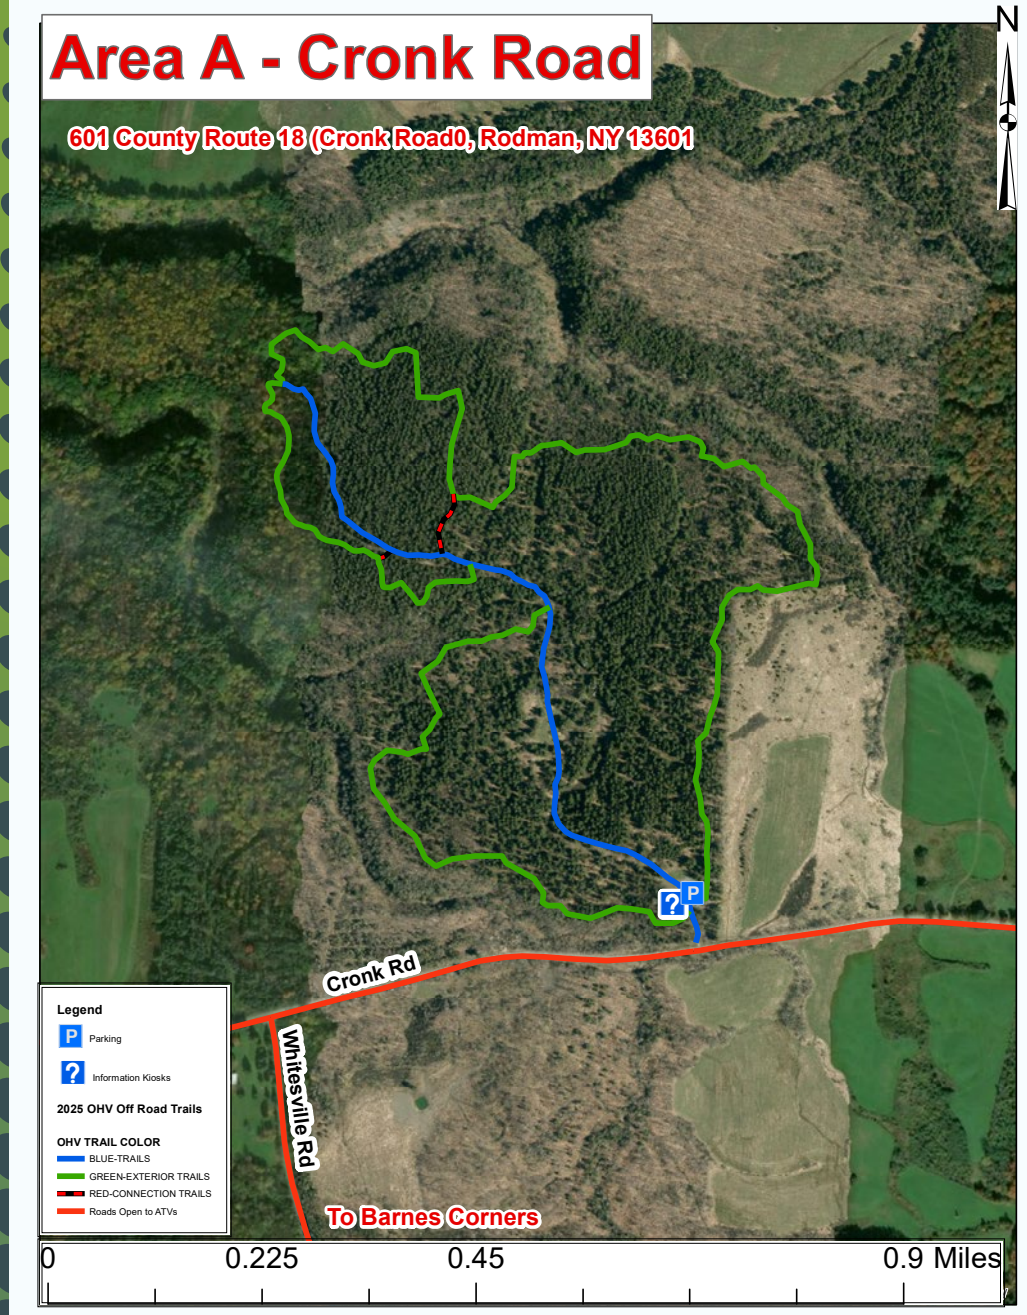

ATV/OHV CLUBS

Black River Valley 4-Wheeler Club, Inc.
Brantingham
blackrivervalleyfourwheelerclub.com

Black River Valley Riders
Carthage
blackrivervalleyridersofcarthage.com

Highmarket Wheelers ATV/OHV Club
Constableville
highmarketATVClub.com

Tug Hill Adirondack ATV/OHV
Association
Copenhagen
tughilladironacksATV.com

Tug Hill Wheelers
Copenhagen
tughillwheelers.com

Discover
TUG HILL

OHV RENTALS

Flat Rock Inn
4100 Flat Rock Rd
Lowville, NY 13367
(315) 376-2332

Grant Island Rentals
5556 N Shore Rd
Greig, NY 13345
(917) 553-0212

Kovach Repair
5728 Long Point Rd
Brantingham, NY 13312
(315) 348-8172

Timberview Resort/
Adventures
5265 Carpenter Road
Turin, NY 13473
(315) 348-8400

YEARLY PERMITS

Brantingham Station LLC
5508 Partridgeville Rd
Brantingham, NY 13312
(315) 513-4089
6am-8pm Monday-Sunday

Edge Hotel
3952 NYS Route 12
Lyons Falls, NY 13368
(315) 348-4211
24 Hours, 7 days a week

Kovach Repair
5728 Long Point Road
Brantingham, NY 13312
(315) 348-8172
9am-5pm Friday-Wednesday
Closed Thursdays

Osceola Hotel
1316 Mary St.
Osceola, NY 13316
(315) 599-8822
11am-12am Mon-Wed,
11am-2am Thur-Sat,
11am-11pm Sunday

Recreation, Forestry & Parks
7632 East Rd.
Lowville, NY 13367
(315) 376-5972
8:30am-3pm Monday-Friday

Waite Motorsports
18014 Goodnough Road
Adams Center, NY 13606
(315) 583-5680
8am-5pm Monday-Friday
Saturday 10am-2pm

LEWIS
COUNTY
NEW YORK

Find us on @RideATVNewYork for information on any changes to the map and new trails opened or closed during the season.

Free weekend is August 1-3