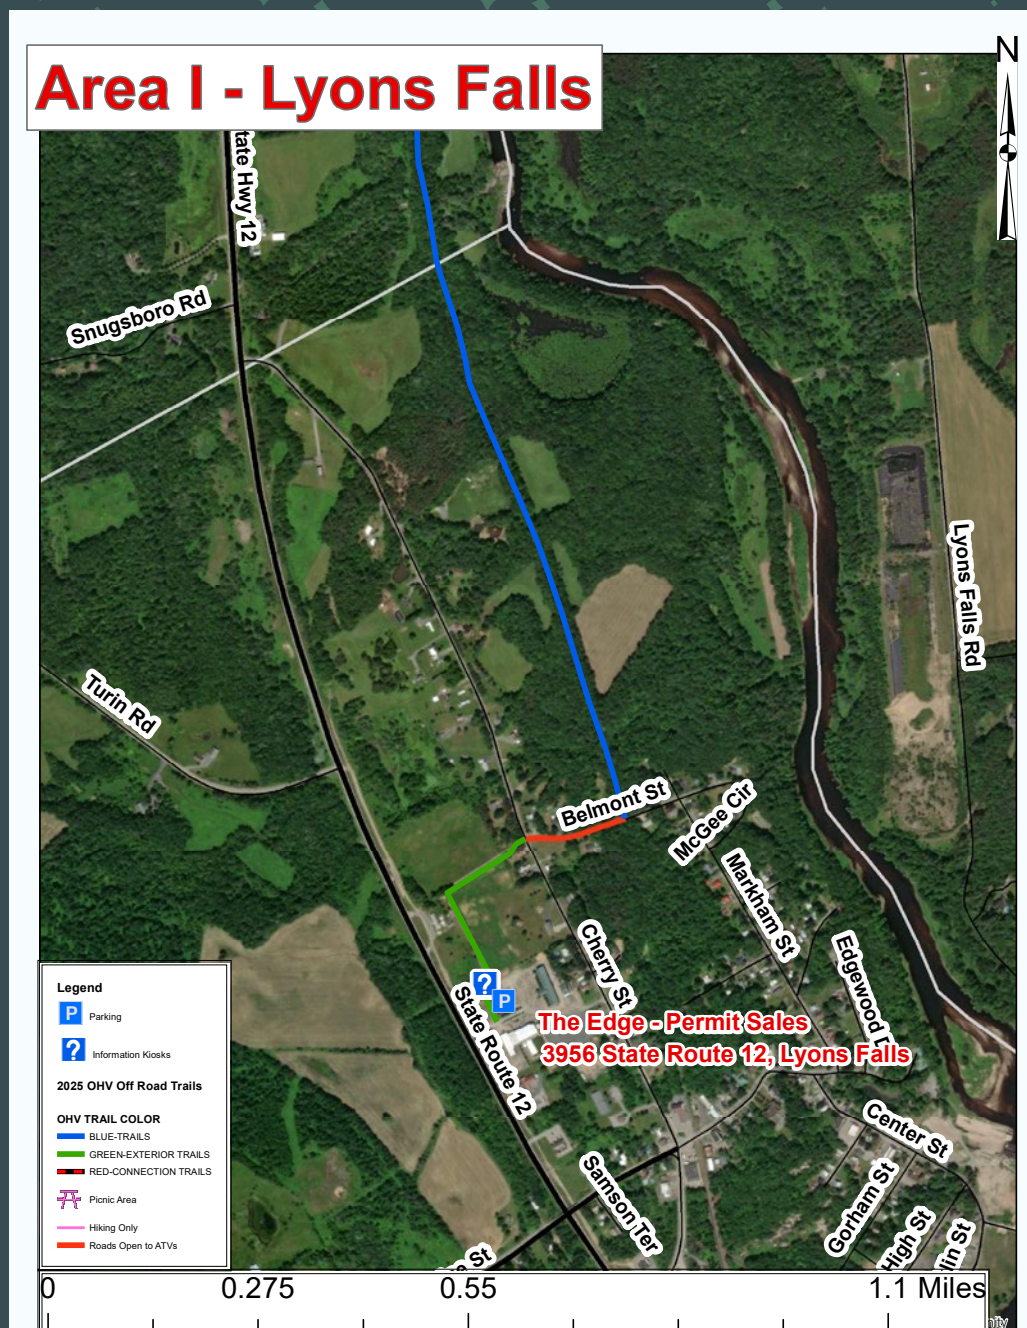

ATV/OHV CLUBS

Black River Valley 4-Wheeler Club, Inc.
Brantingham
blackrivervalleyfourwheelerclub.com

Black River Valley Riders
Carthage
blackrivervalleyridersofcarthage.com

Highmarket Wheelers ATV/OHV Club
Constableville
highmarketATVClub.com

Tug Hill Adirondack ATV/OHV
Association
Copenhagen
tughilladironacksATV.com

Tug Hill Wheelers
Copenhagen
tughillwheelers.com

Discover
TUG HILL

OHV RENTALS

Flat Rock Inn
4100 Flat Rock Rd
Lowville, NY 13367
(315) 376-2332

Grant Island Rentals
5556 N Shore Rd
Greig, NY 13345
(917) 553-0212

Kovach Repair
5728 Long Point Rd
Brantingham, NY 13312
(315) 348-8172

Timberview Resort/
Adventures
5265 Carpenter Road
Turin, NY 13473
(315) 348-8400

YEARLY PERMITS

Brantingham Station LLC
5508 Partridgeville Rd
Brantingham, NY 13312
(315) 513-4089
6am-8pm Monday-Sunday

Edge Hotel
3952 NYS Route 12
Lyons Falls, NY 13368
(315) 348-4211
24 Hours, 7 days a week

Kovach Repair
5728 Long Point Road
Brantingham, NY 13312
(315) 348-8172
9am-5pm Friday-Wednesday
Closed Thursdays

Osceola Hotel
1316 Mary St.
Osceola, NY 13316
(315) 599-8822
11am-12am Mon-Wed,
11am-2am Thur-Sat,
11am-11pm Sunday

Recreation, Forestry & Parks
7632 East Rd.
Lowville, NY 13367
(315) 376-5972
8:30am-3pm Monday-Friday

Waite Motorsports
18014 Goodnough Road
Adams Center, NY 13606
(315) 583-5680
8am-5pm Monday-Friday
Saturday 10am-2pm

LEWIS
COUNTY
NEW YORK

Find us on @RideATVNewYork for information on any changes to the map and new trails opened or closed during the season.

Free weekend is August 1-3