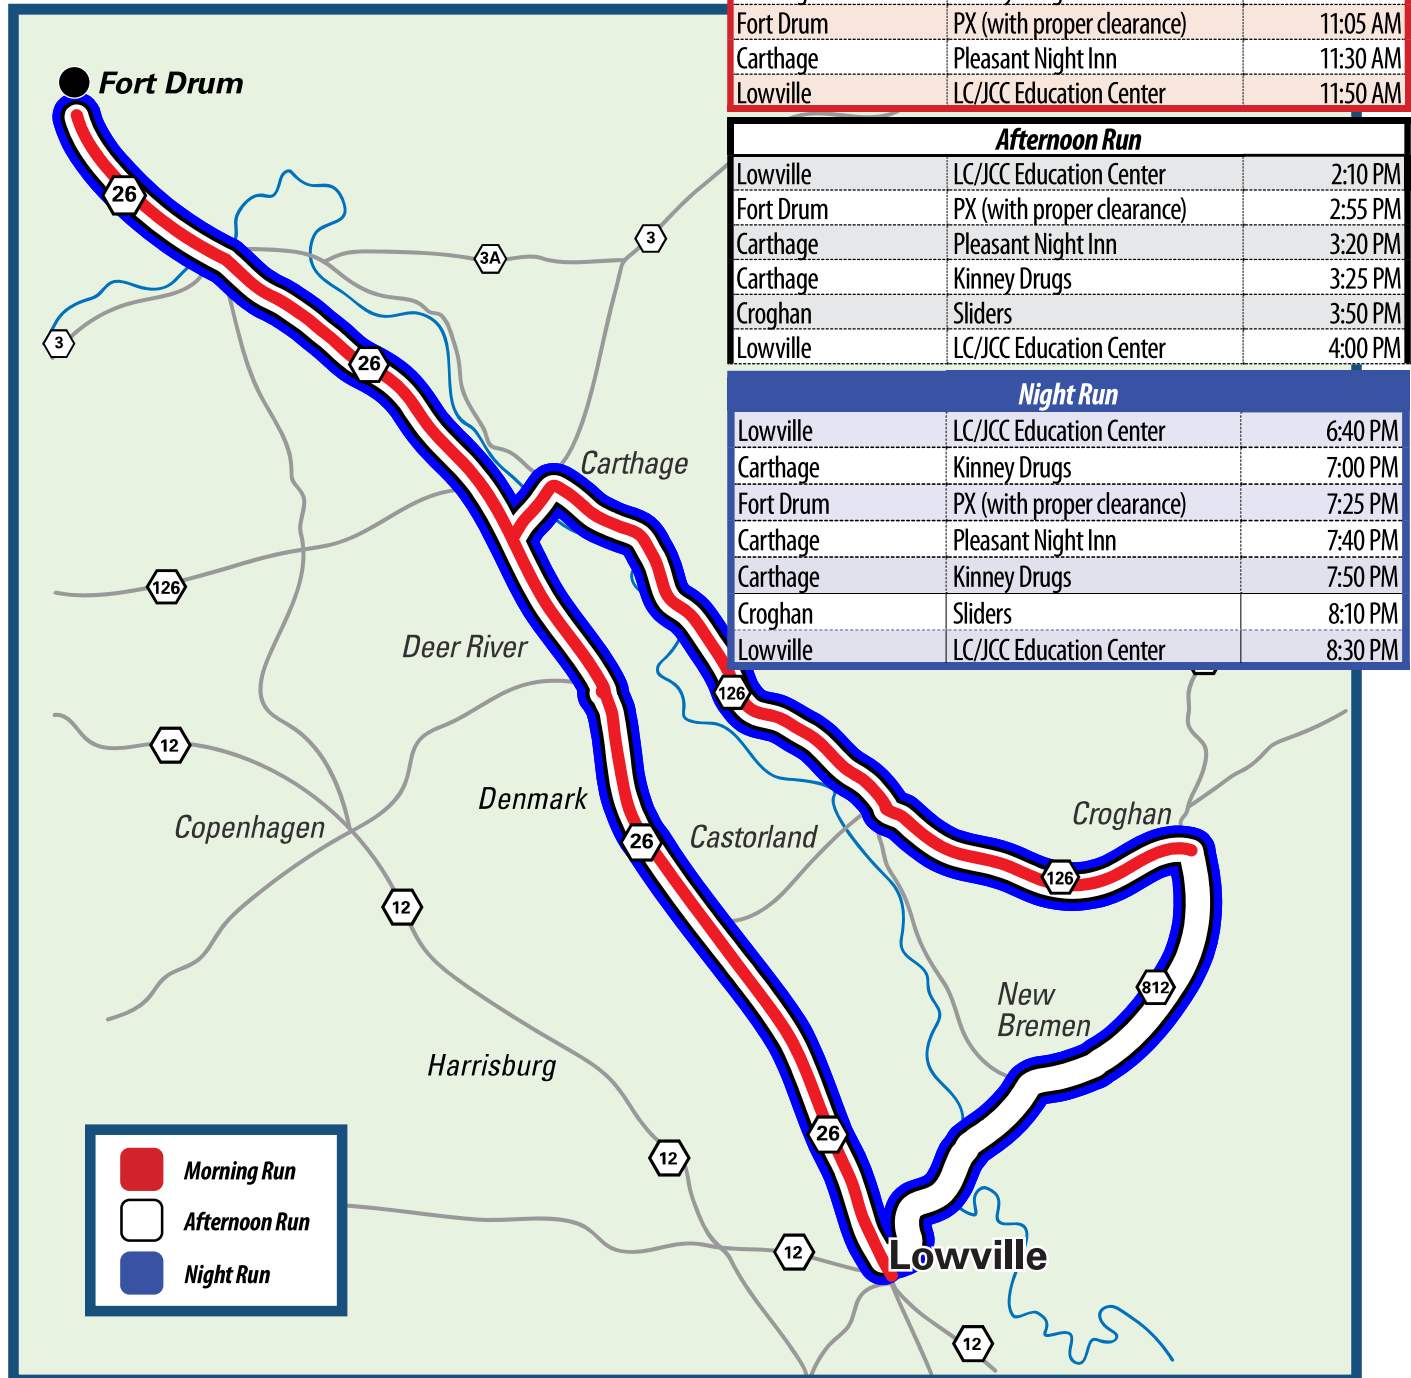

Ride With Us!

Fort Drum Circuit Route

Monday–Friday (\$1 each way)

Open to the public with appropriate security clearance to access the base.

Morning Run		
Croghan	Sliders	10:15 AM
Carthage	Kinney Drugs	10:35 AM
Fort Drum	PX (with proper clearance)	11:05 AM
Carthage	Pleasant Night Inn	11:30 AM
Lowville	LC/JCC Education Center	11:50 AM

Afternoon Run		
Lowville	LC/JCC Education Center	2:10 PM
Fort Drum	PX (with proper clearance)	2:55 PM
Carthage	Pleasant Night Inn	3:20 PM
Carthage	Kinney Drugs	3:25 PM
Croghan	Sliders	3:50 PM
Lowville	LC/JCC Education Center	4:00 PM

Night Run		
Lowville	LC/JCC Education Center	6:40 PM
Carthage	Kinney Drugs	7:00 PM
Fort Drum	PX (with proper clearance)	7:25 PM
Carthage	Pleasant Night Inn	7:40 PM
Carthage	Kinney Drugs	7:50 PM
Croghan	Sliders	8:10 PM
Lowville	LC/JCC Education Center	8:30 PM

■	Morning Run
■	Afternoon Run
■	Night Run

Monthly passes available for \$25 (purchase from driver)