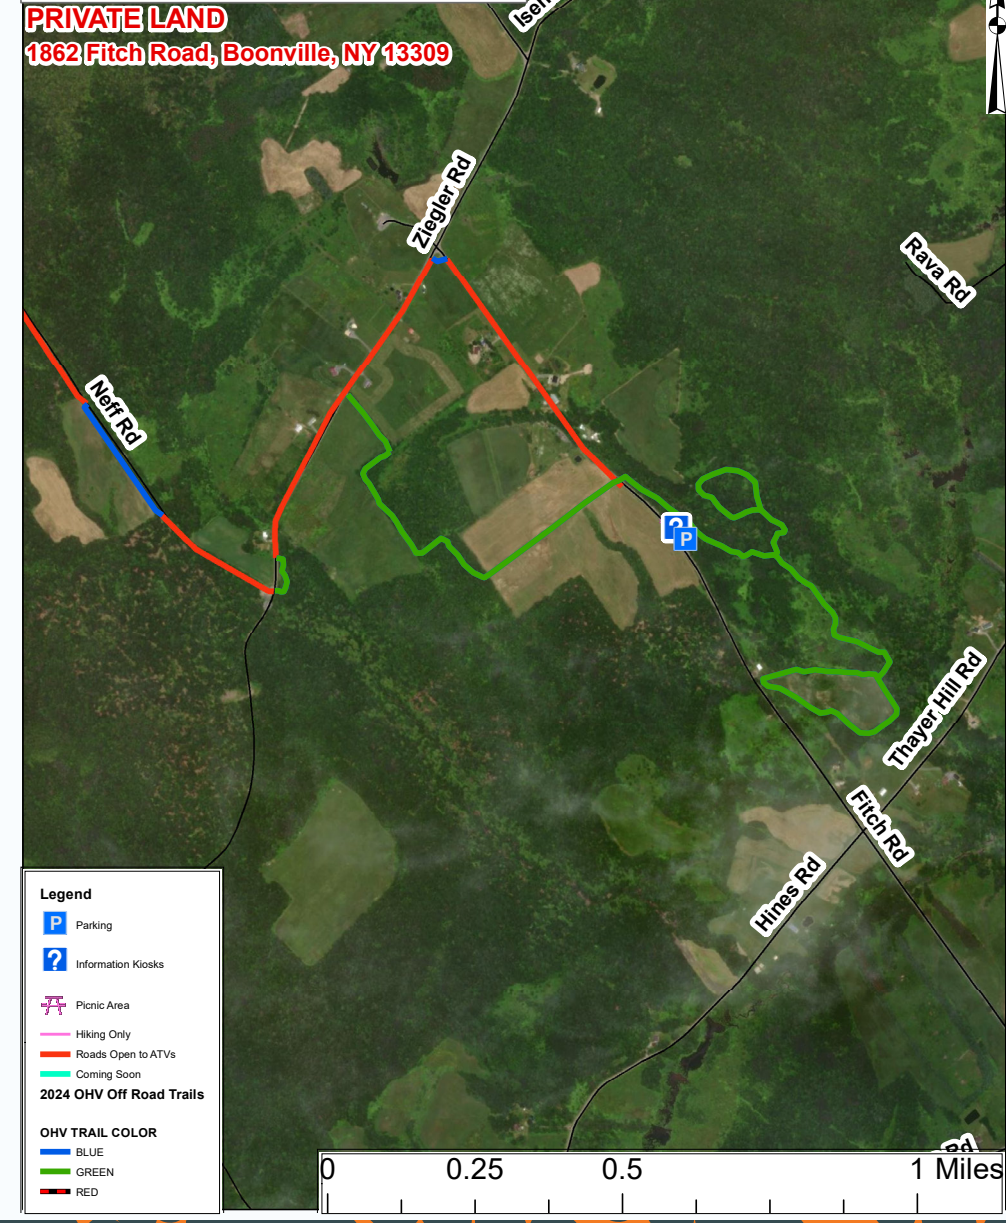

 SOME TRAILS MAY HAVE WEIGHT LIMITS

Good rides only.

DIAL 911

IN CASE OF AN EMERGENCY

LEWIS COUNTY
OHV TRAIL MAP

Area A - Cronk

Area B - Forks/Factory

Area C - Middle

Area D - Commons

Area E - Wildcat

Area F - Great Lot

Area G - Grower

Area H - Lee Gulf

Area I - Lyons Falls

Area J - Bald Mountain

Area K - Worth