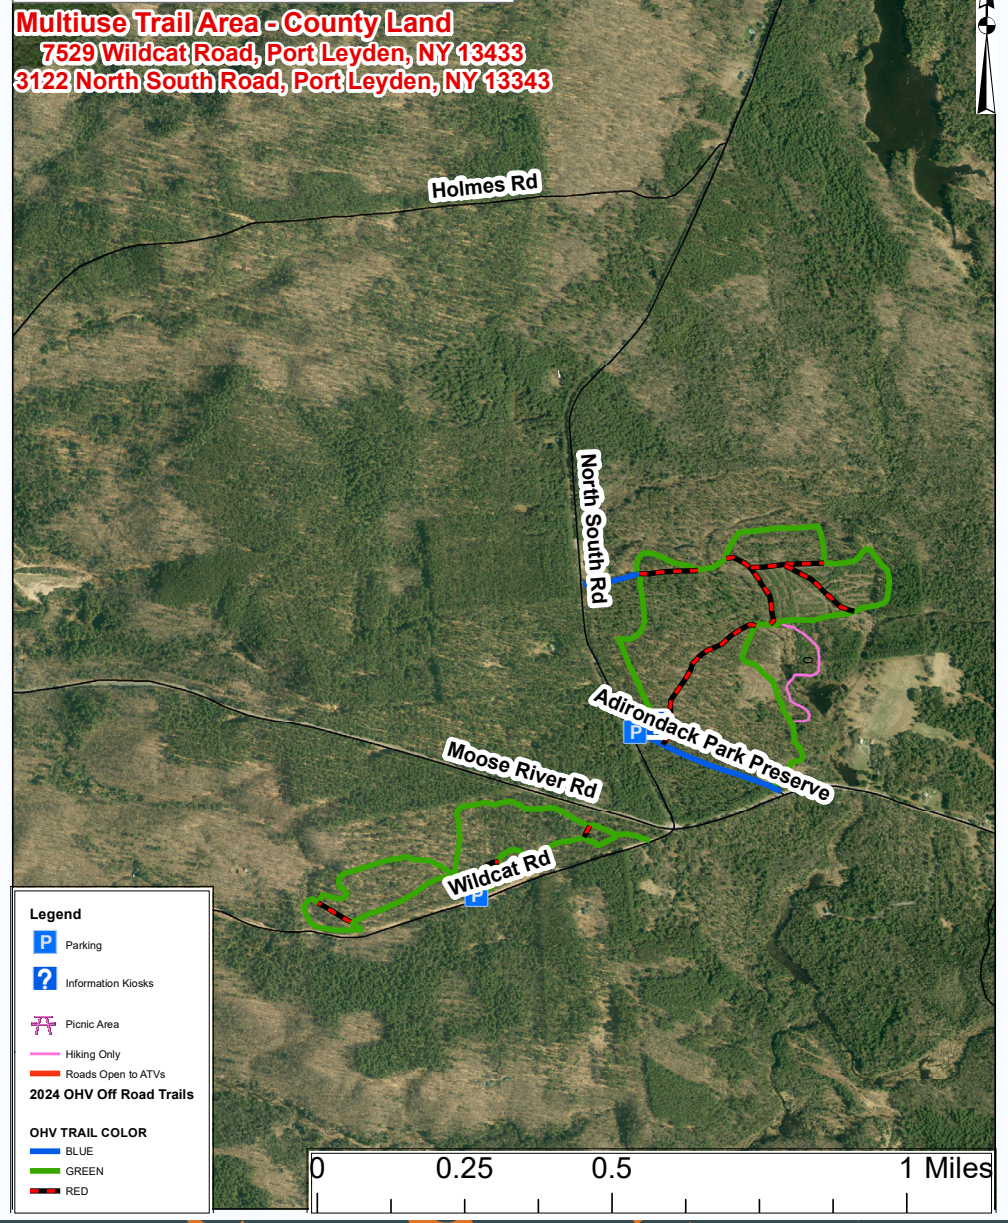

 SOME TRAILS MAY HAVE WEIGHT LIMITS

Good rides only.

DIAL 911

IN CASE OF AN EMERGENCY

LEWIS COUNTY
OHV TRAIL MAP

Area A - Cronk

Area B - Forks/Factory

Area C - Middle

Area D - Commons

Area E - Wildcat

Area F - Great Lot

Area G - Grower

Area H - Lee Gulf

Area I - Lyons Falls

Area J - Bald Mountain

Area K - Worth