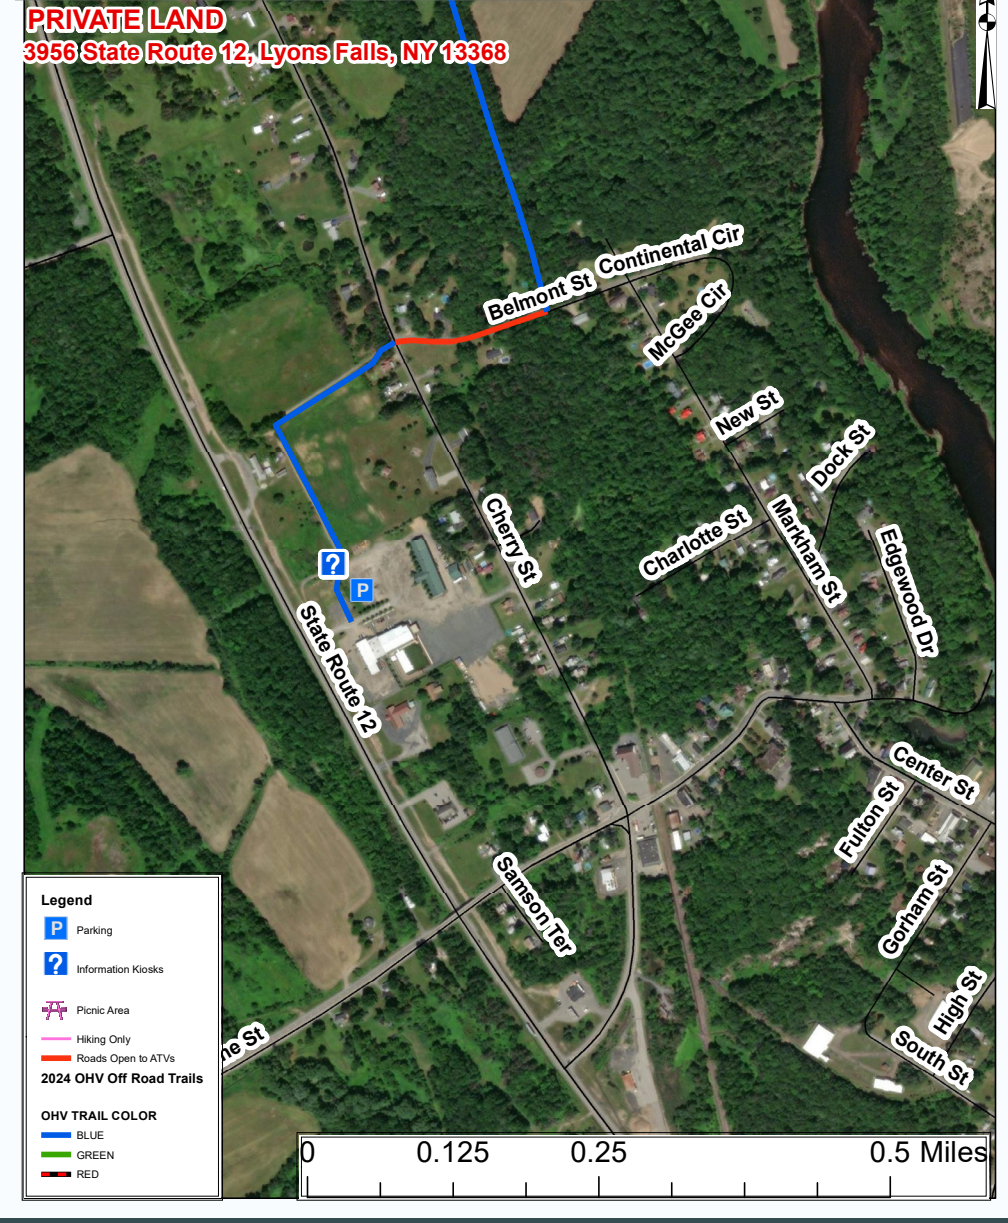

 SOME TRAILS MAY HAVE WEIGHT LIMITS

Good rides only.

DIAL 911

IN CASE OF AN EMERGENCY

LEWIS COUNTY
OHV TRAIL MAP

Area A - Cronk

Area B - Forks/Factory

Area C - Middle

Area D - Commons

Area E - Wildcat

Area F - Great Lot

Area G - Grower

Area H - Lee Gulf

Area I - Lyons Falls

Area J - Bald Mountain

Area K - Worth