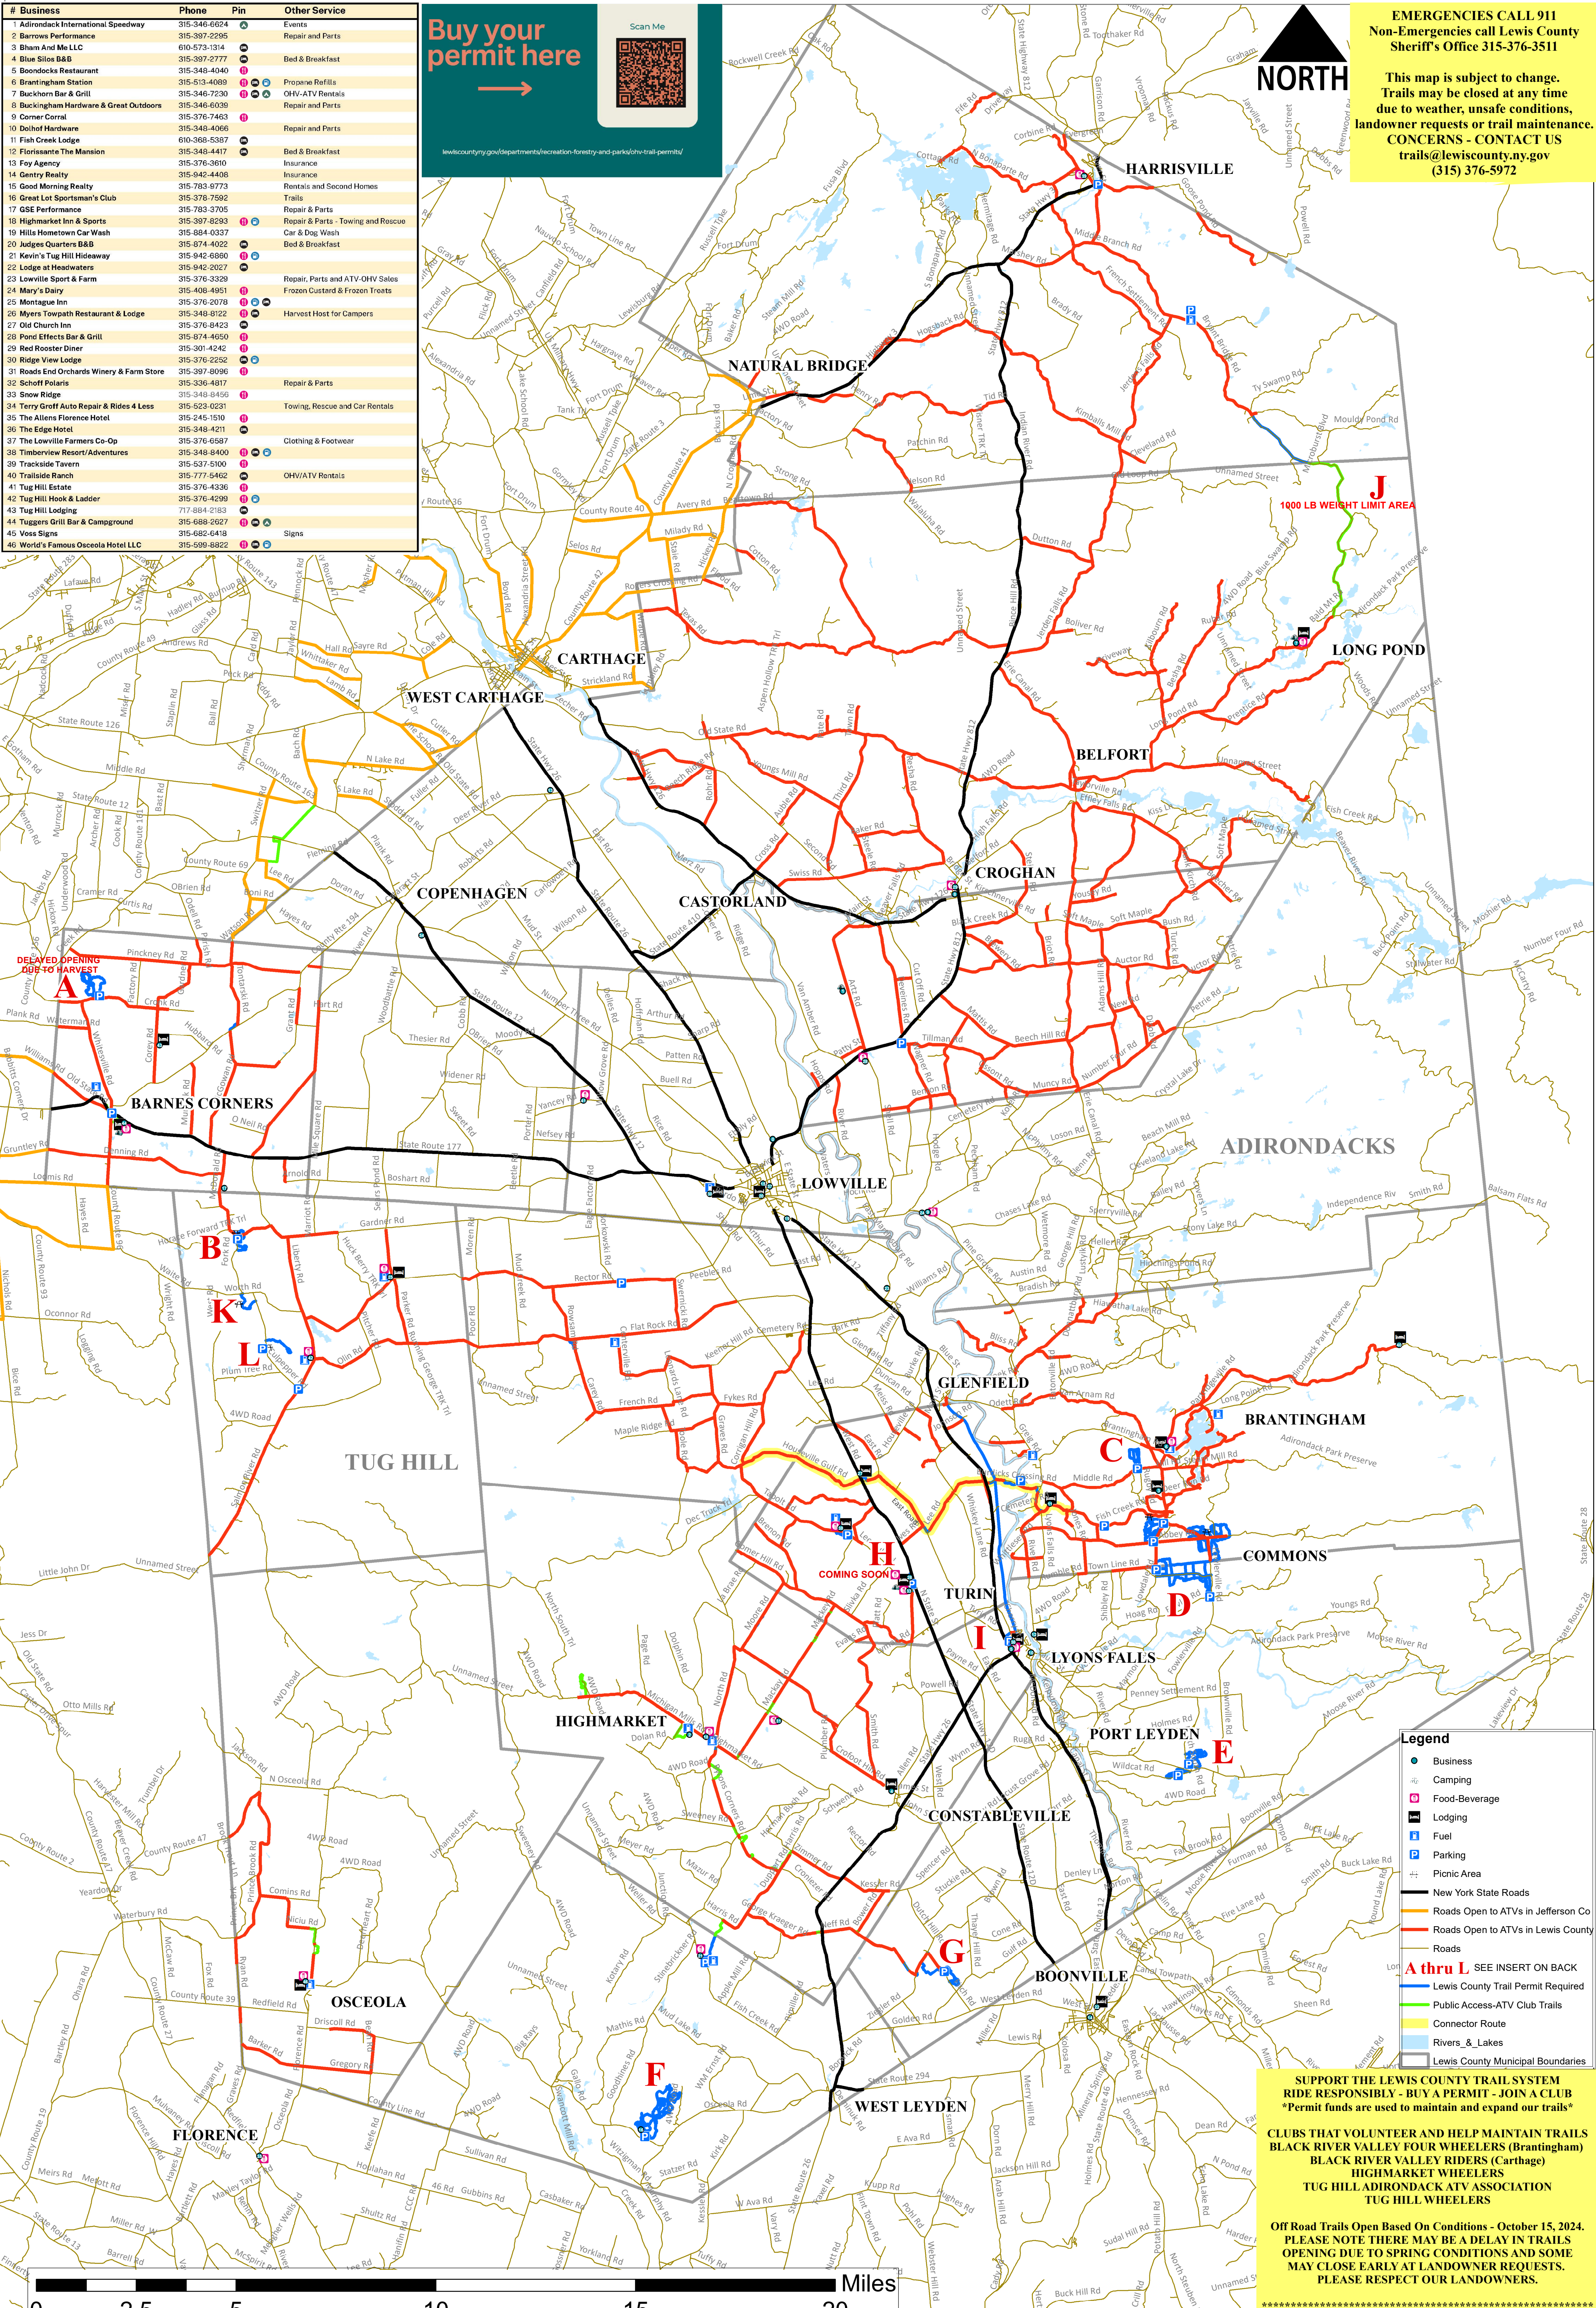

Buy your permit here

lewiscounty.gov/departments/recreation-forestry-and-parks/ohv-trail-permit/

EMERGENCIES CALL 911
Non-Emergencies call Lewis County Sheriff's Office 315-376-3511

This map is subject to change. Trails may be closed at any time due to weather, unsafe conditions, landowner requests or trail maintenance. **CONCERNS - CONTACT US** trails@lewiscounty.ny.gov (315) 376-5972

Legend

- Business
- Camping
- Food-Beverage
- Lodging
- Fuel
- Parking
- Picnic Area
- New York State Roads
- Roads Open to ATVs in Jefferson Co
- Roads Open to ATVs in Lewis County
- Roads
- A thru L SEE INSERT ON BACK
- Lewis County Trail Permit Required
- Public Access-ATV Club Trails
- Connector Route
- Rivers & Lakes
- Lewis County Municipal Boundaries

SUPPORT THE LEWIS COUNTY TRAIL SYSTEM RIDE RESPONSIBLY - BUY A PERMIT - JOIN A CLUB
Permit funds are used to maintain and expand our trails

CLUBS THAT VOLUNTEER AND HELP MAINTAIN TRAILS
BLACK RIVER VALLEY FOUR WHEELERS (Brantingham)
BLACK RIVER VALLEY RIDERS (Carthage)
HIGHMARKET WHEELERS
TUG HILL ADIRONDACK ATV ASSOCIATION
TUG HILL WHEELERS

Off Road Trails Open Based On Conditions - October 15, 2024. PLEASE NOTE THERE MAY BE A DELAY IN TRAILS OPENING DUE TO SPRING CONDITIONS AND SOME MAY CLOSE EARLY AT LANDOWNER REQUESTS. PLEASE RESPECT OUR LANDOWNERS.

*****
SOME TRAILS MAY HAVE WEIGHT LIMITS