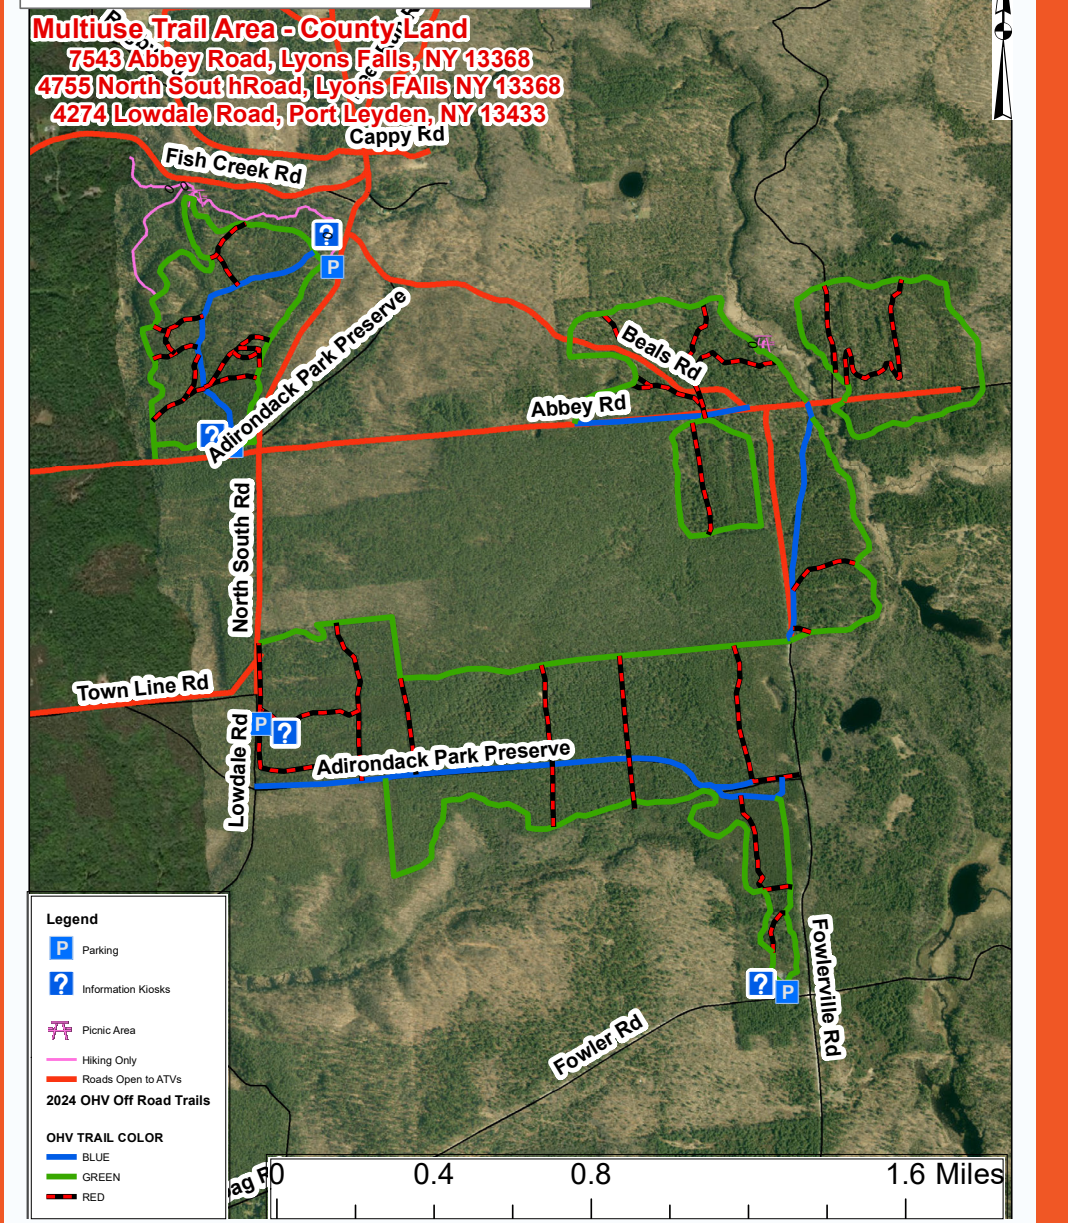

 SOME TRAILS MAY HAVE WEIGHT LIMITS

Good rides only.

DIAL 911

IN CASE OF AN EMERGENCY

LEWIS COUNTY
OHV TRAIL MAP

Area A - Cronk

Area B - Forks/Factory

Area C - Middle

Area D - Commons

Area E - Wildcat

Area F - Great Lot

Area G - Grower

Area H - Lee Gulf

Area I - Lyons Falls

Area J - Bald Mountain

Area K - Worth

8am-5pm Monday-Friday
Saturday 10am-2pm

LEWIS COUNTY
NEW YORK

Find us on @RideATVNewYork for information on any changes to the map and new trails opened or closed during the season.

Free weekend is August 2-4