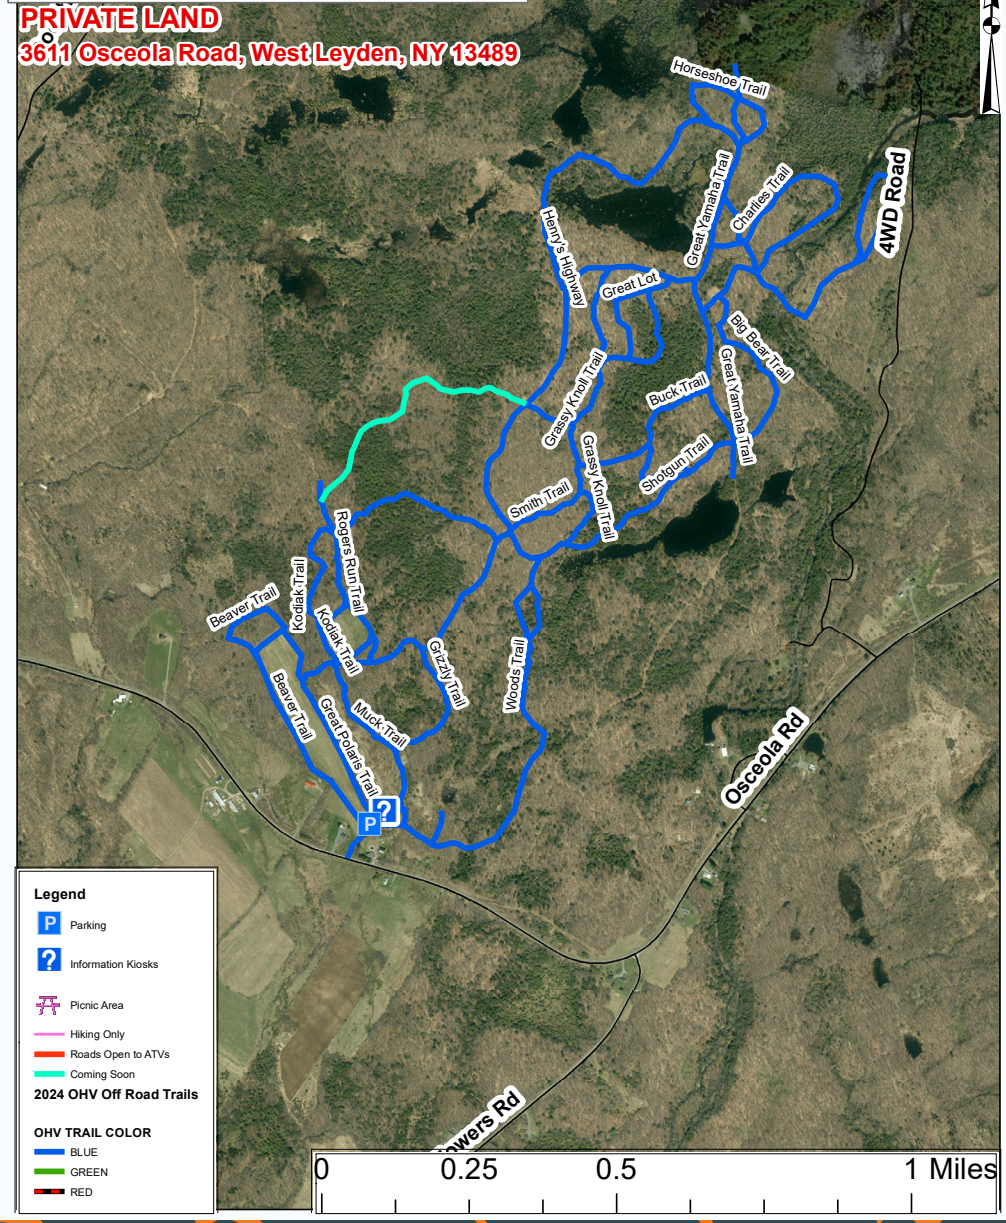

 SOME TRAILS MAY HAVE WEIGHT LIMITS

Good rides only.

DIAL 911

IN CASE OF AN EMERGENCY

LEWIS COUNTY
OHV TRAIL MAP

Area A - Cronk

Area B - Forks/Factory

Area C - Middle

Area D - Commons

Area E - Wildcat

Area F - Great Lot

Area G - Grower

Area H - Lee Gulf

Area I - Lyons Falls

Area J - Bald Mountain

Area K - Worth