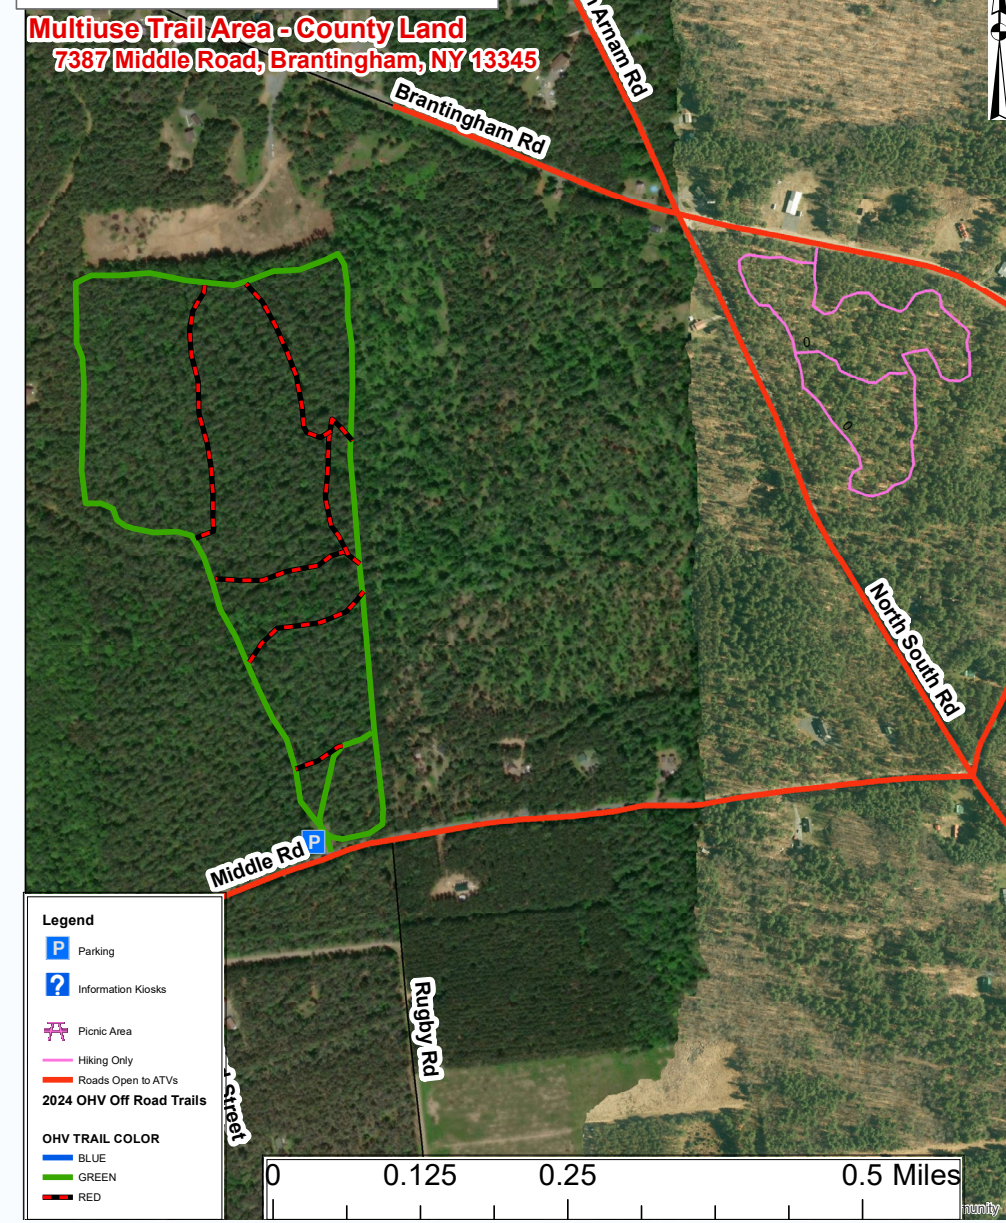

 SOME TRAILS MAY HAVE WEIGHT LIMITS

Good rides only.

DIAL 911

IN CASE OF AN EMERGENCY

LEWIS COUNTY
OHV TRAIL MAP

Area A - Cronk

Area B - Forks/Factory

Area C - Middle

Area D - Commons

Area E - Wildcat

Area F - Great Lot

Area G - Grower

Area H - Lee Gulf

Area I - Lyons Falls

Area J - Bald Mountain

Area K - Worth