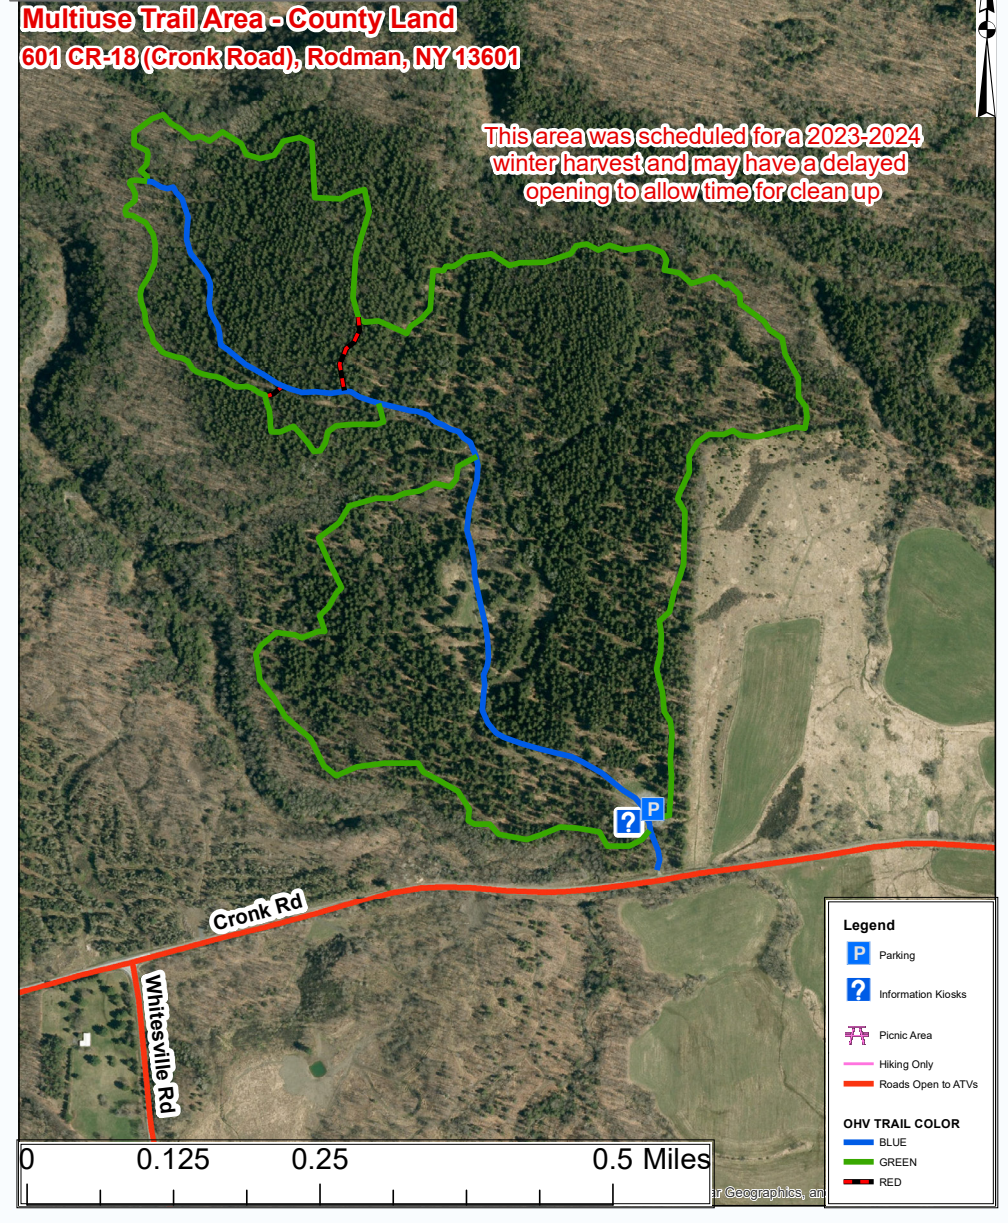

 SOME TRAILS MAY HAVE WEIGHT LIMITS

Good rides only.

DIAL 911

IN CASE OF AN EMERGENCY

LEWIS COUNTY
OHV TRAIL MAP

Area A - Cronk

Area B - Forks/Factory

Area C - Middle

Area D - Commons

Area E - Wildcat

Area F - Great Lot

Area G - Grower

Area H - Lee Gulf

Area I - Lyons Falls

Area J - Bald Mountain

Area K - Worth

8am-5pm Monday-Friday
Saturday 10am-2pm

LEWIS COUNTY
NEW YORK

Find us on @RideATVNewYork for information on any changes to the map and new trails opened or closed during the season.

Free weekend is August 2-4