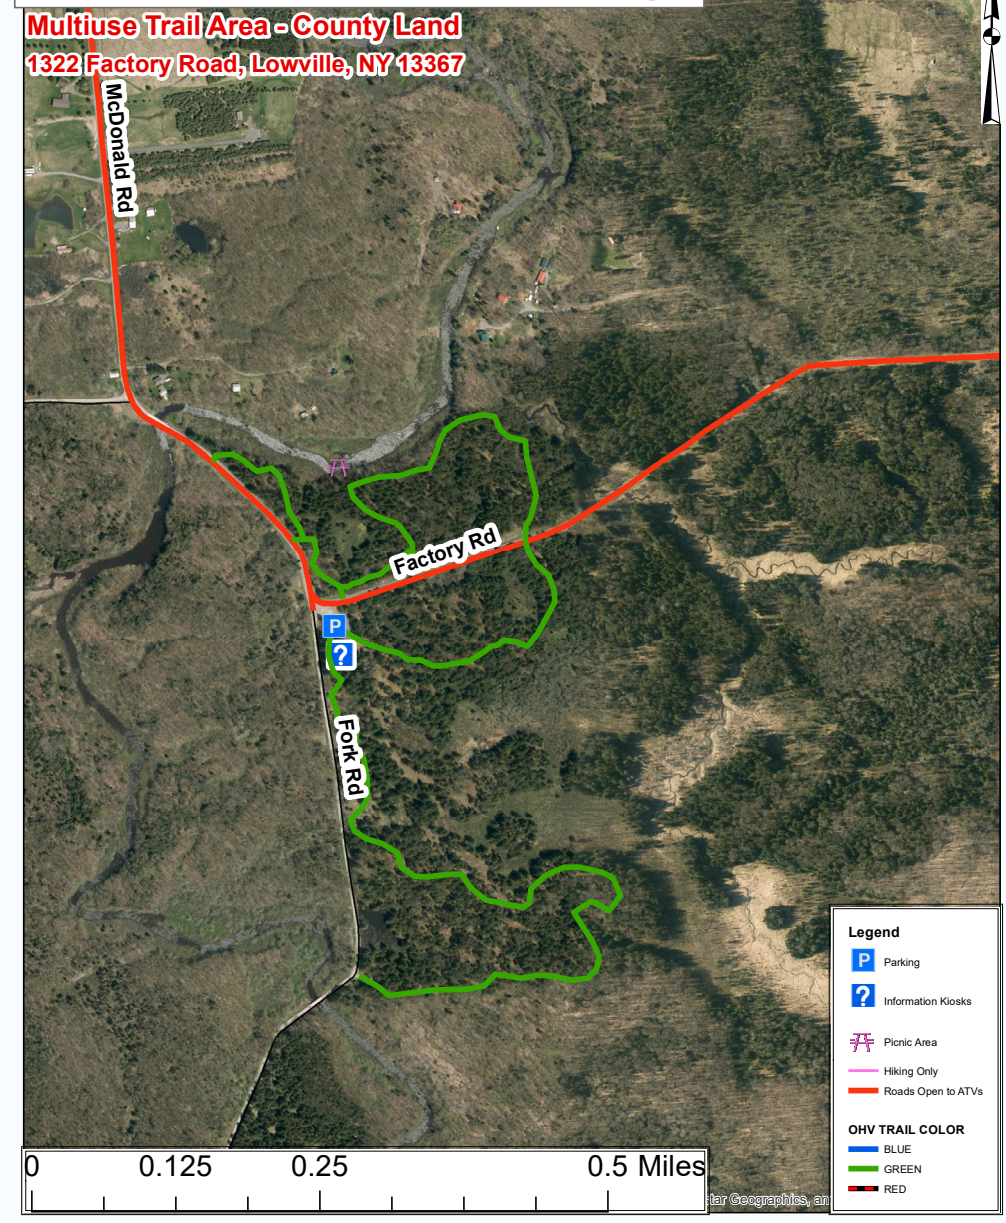

 SOME TRAILS MAY HAVE WEIGHT LIMITS

Good rides only.

DIAL 911

IN CASE OF AN EMERGENCY

LEWIS COUNTY
OHV TRAIL MAP

Area A - Cronk

Area B - Forks/Factory

Area C - Middle

Area D - Commons

Area E - Wildcat

Area F - Great Lot

Area G - Grower

Area H - Lee Gulf

Area I - Lyons Falls

Area J - Bald Mountain

Area K - Worth