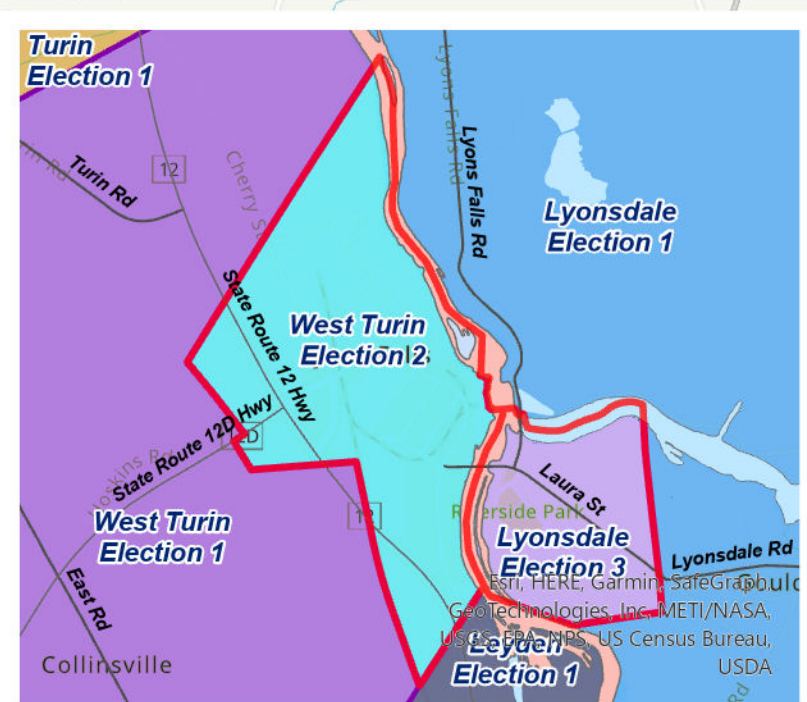

Croghan Election 3 and New Bremen Election 2
Village of Croghan

West Turin Election 2 and Lyonsdale Election 3
Village of Lyons Falls