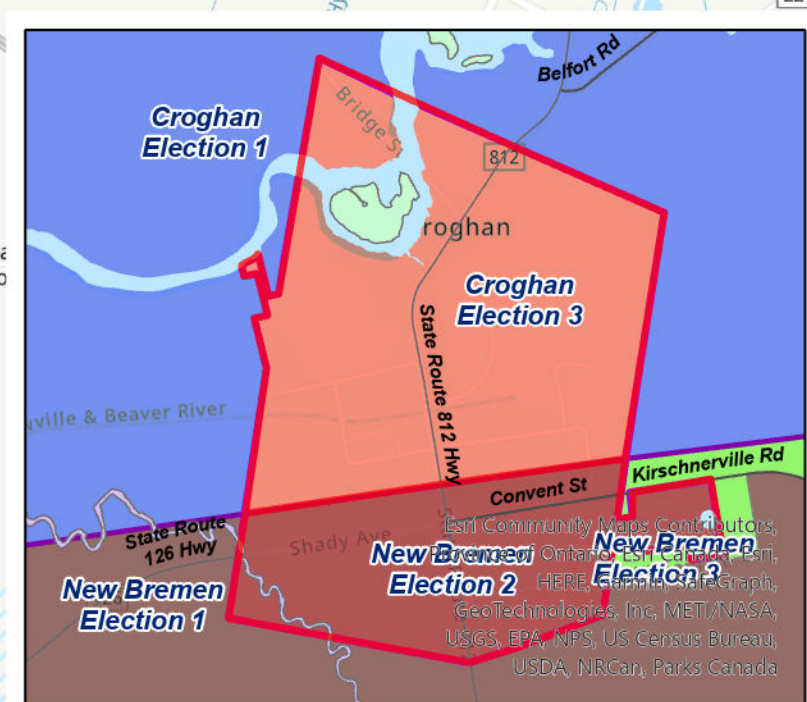

Lewis County NY Election Districts

Croghan Election 3 and New Bremen Election 2
Village of Croghan