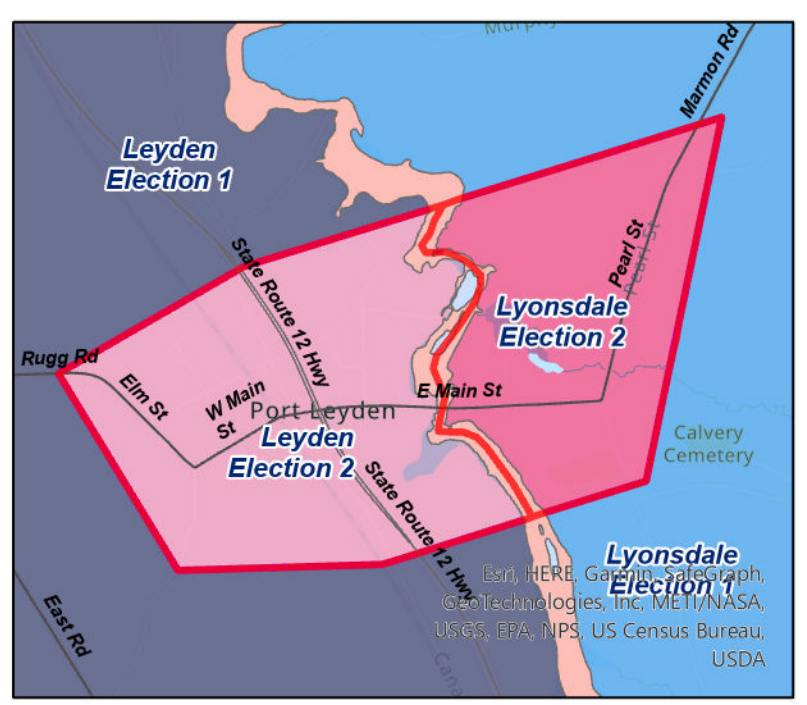

Croghan Election 3 and New Bremen Election 2
Village of Croghan

West Turin Election 2 and Lyonsdale Election 3
Village of Lyons Falls

Leyden Election 2 and Lyonsdale Election 1
Village of Port Leyden