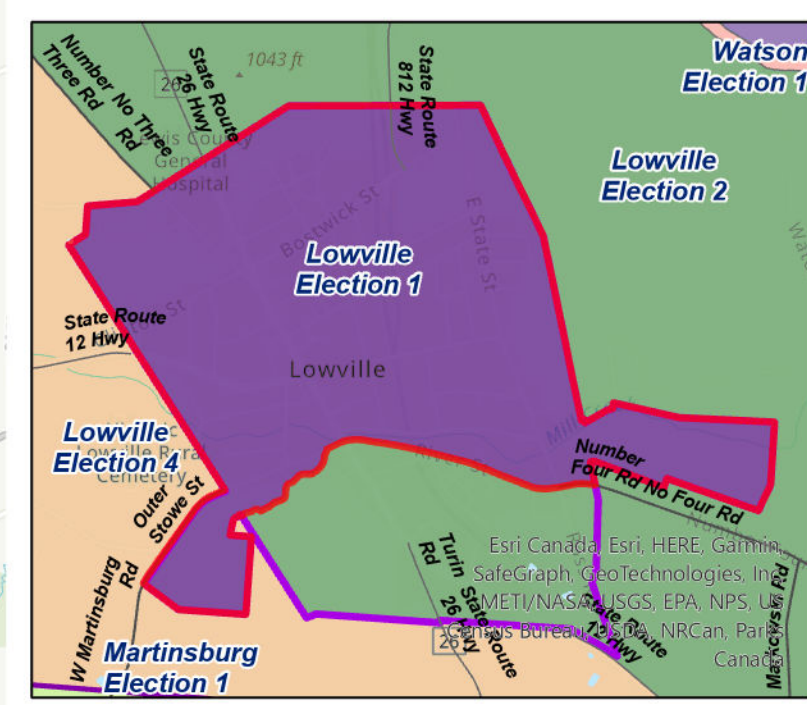

Croghan Election 3 and New Bremen Election 2
Village of Croghan

Lowville Election 1
Village of Lowville