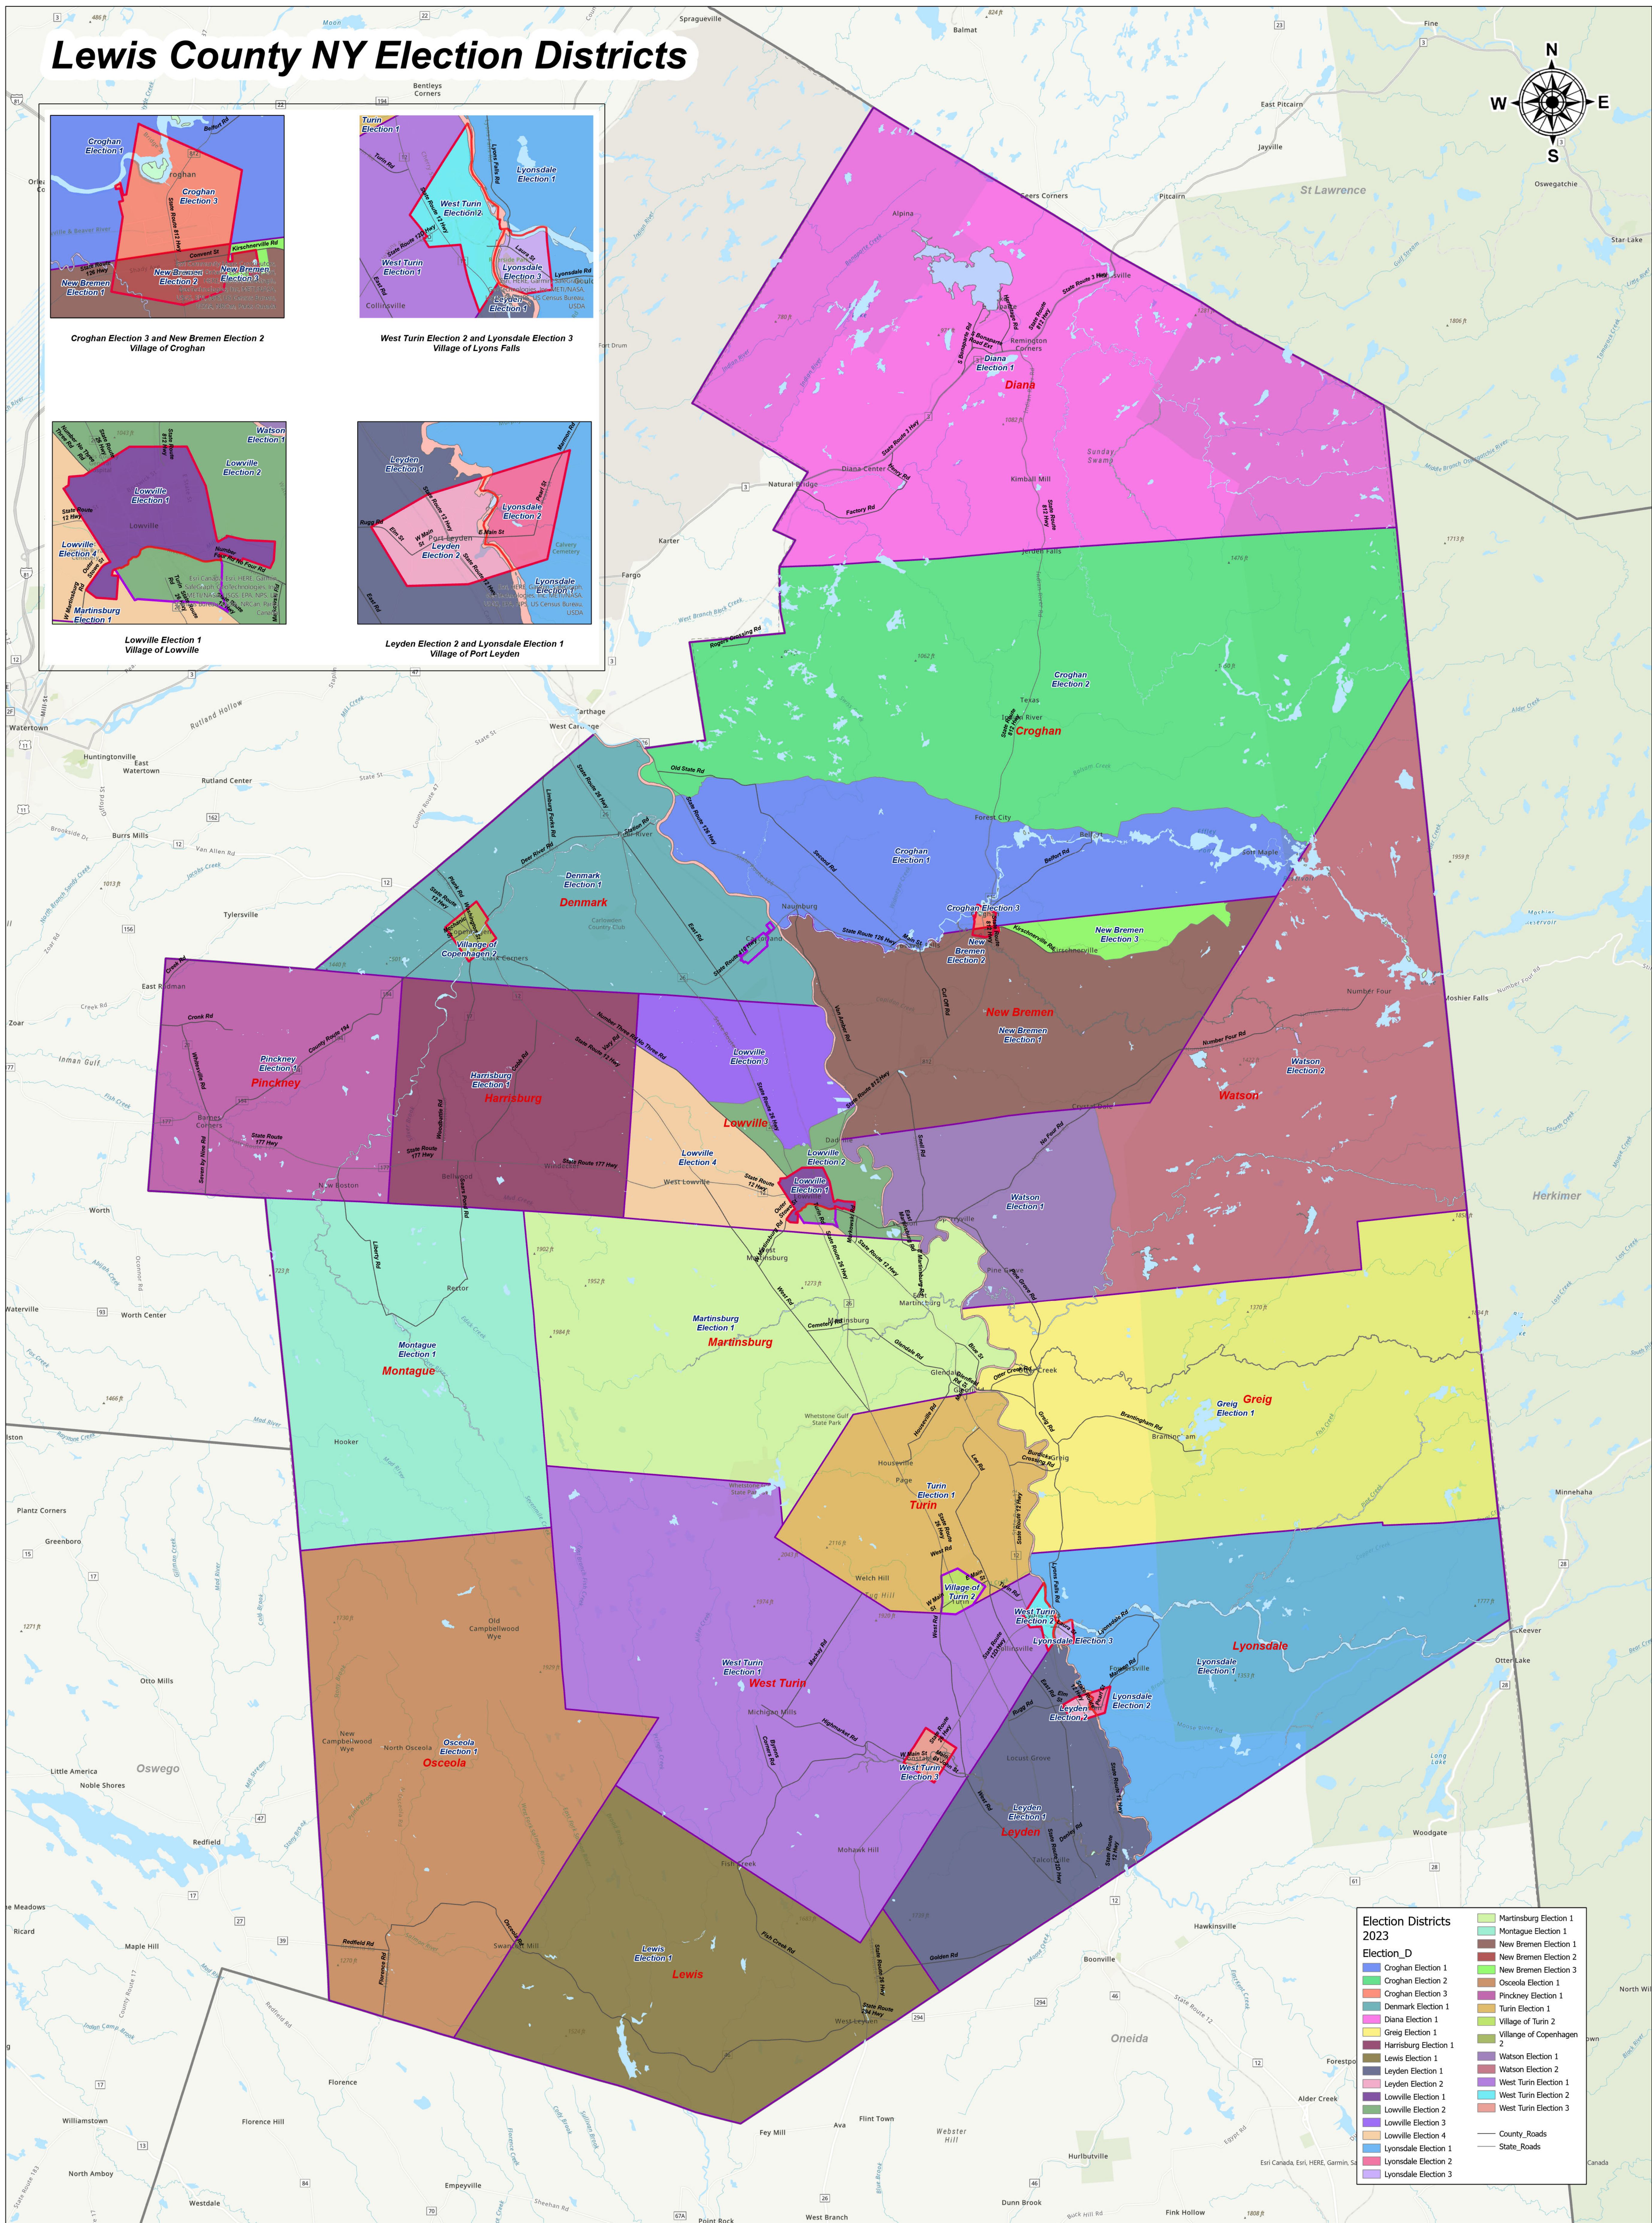

Lewis County NY Election Districts