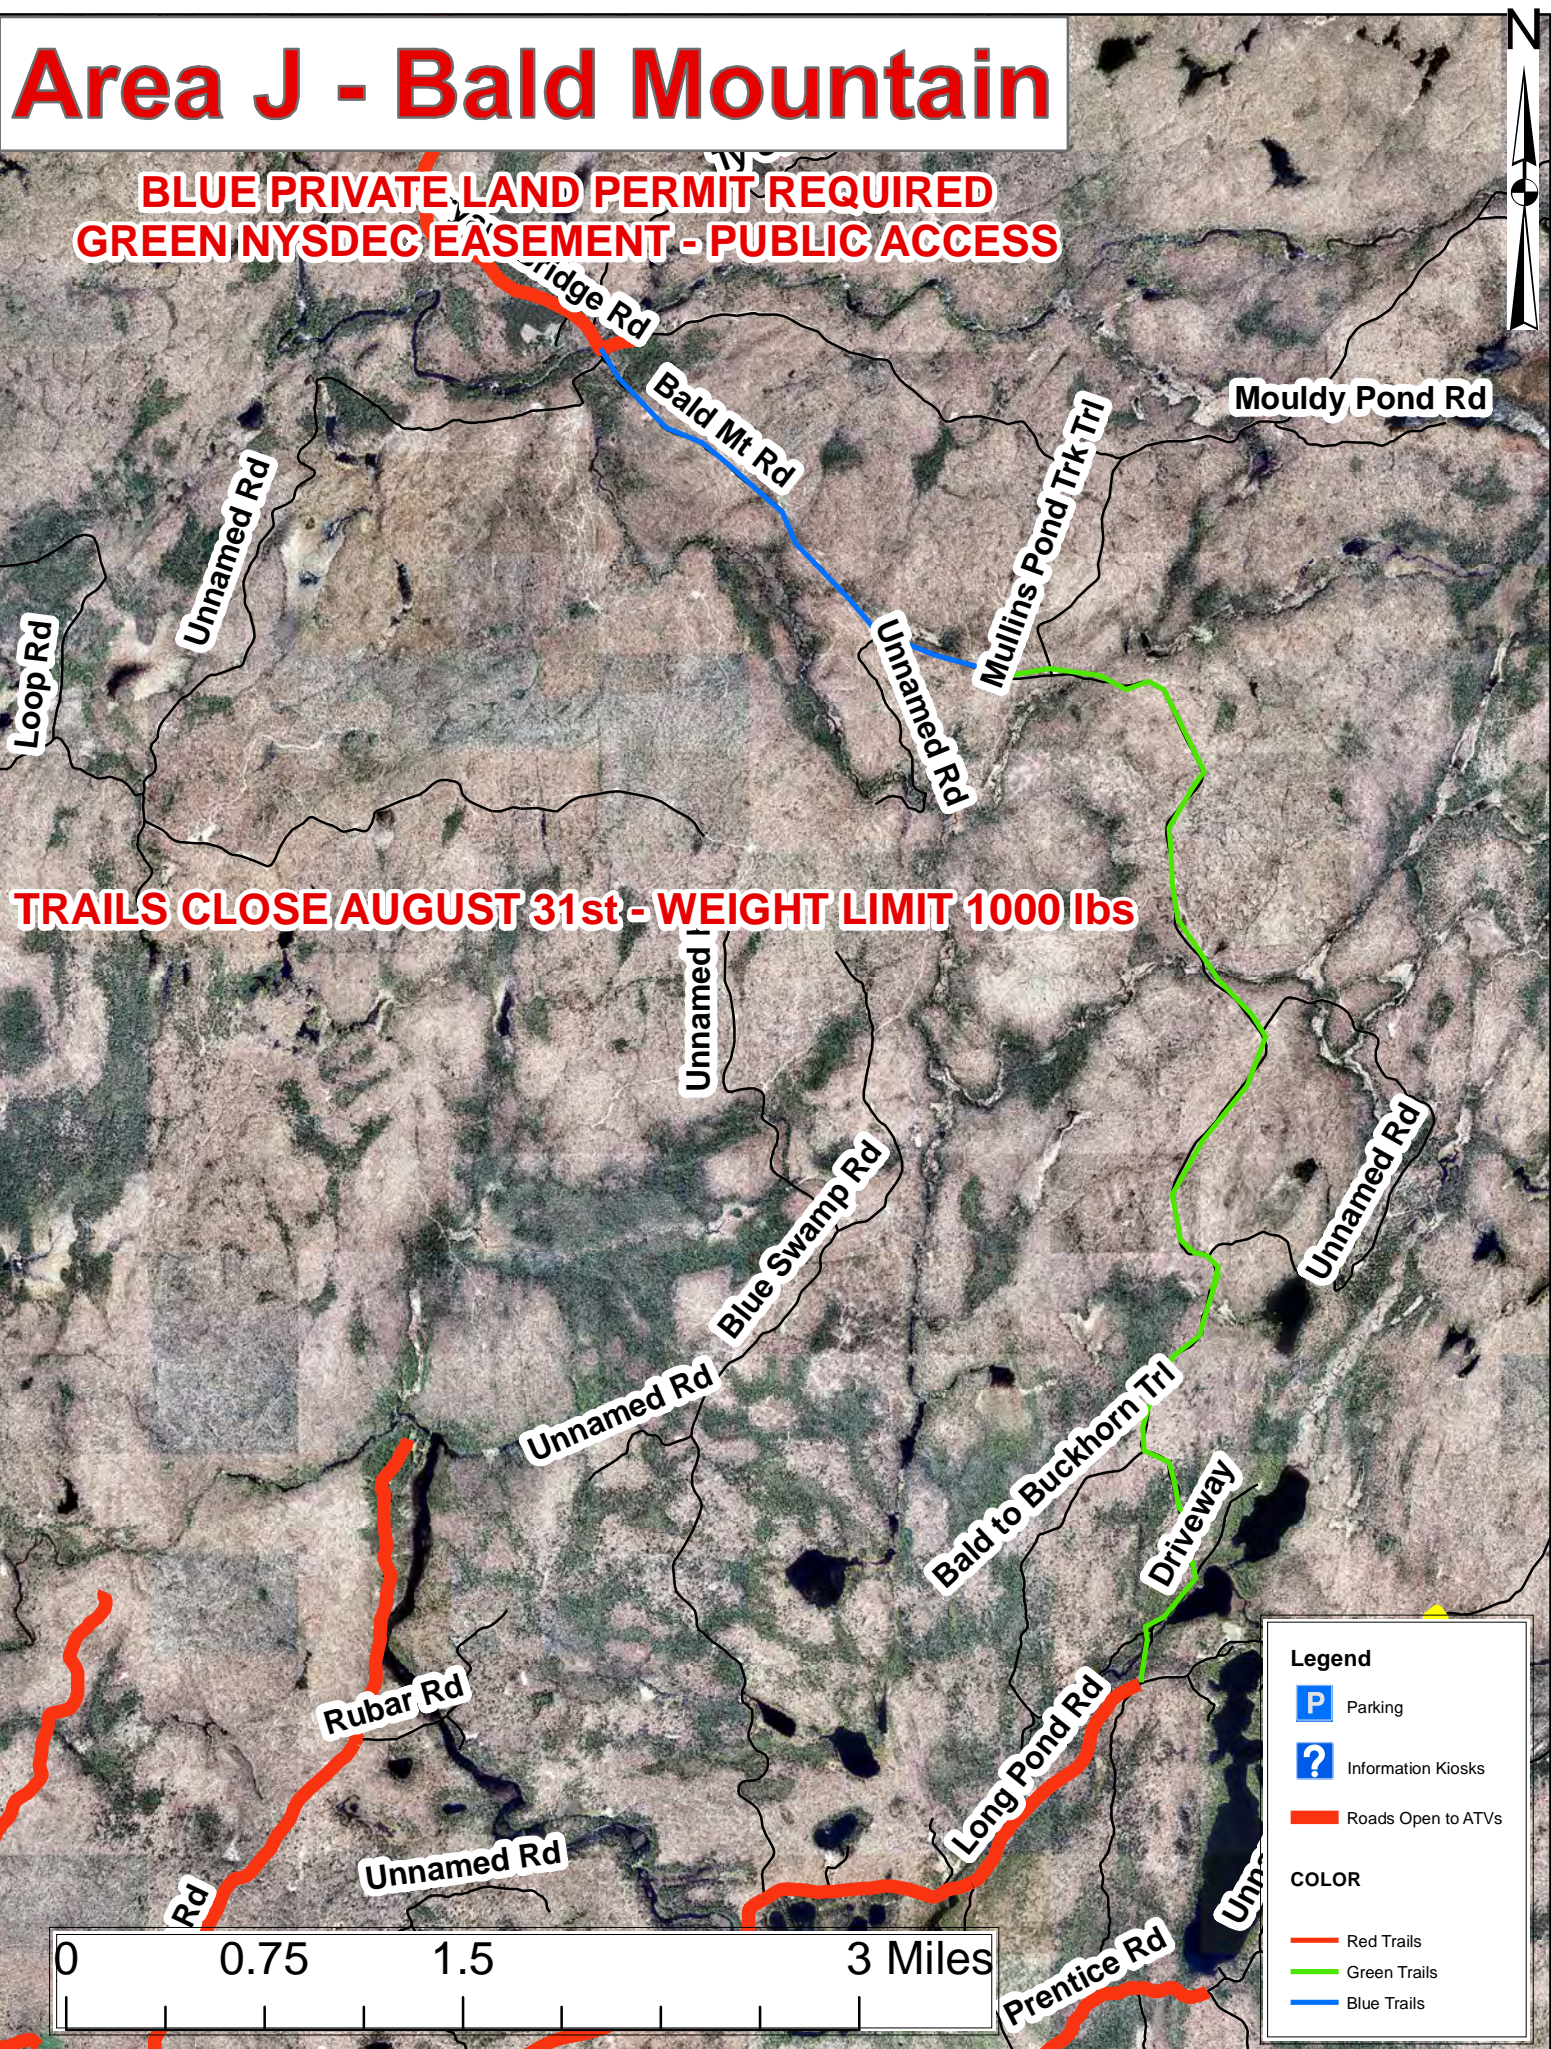

# Area J - Bald Mountain

**BLUE PRIVATE LAND PERMIT REQUIRED**  
**GREEN NYSDEC EASEMENT - PUBLIC ACCESS**

**TRAILS CLOSE AUGUST 31st - WEIGHT LIMIT 1000 lbs**

**Legend**

- Parking
- Information Kiosks
- Roads Open to ATVs

**COLOR**

- Red Trails
- Green Trails
- Blue Trails