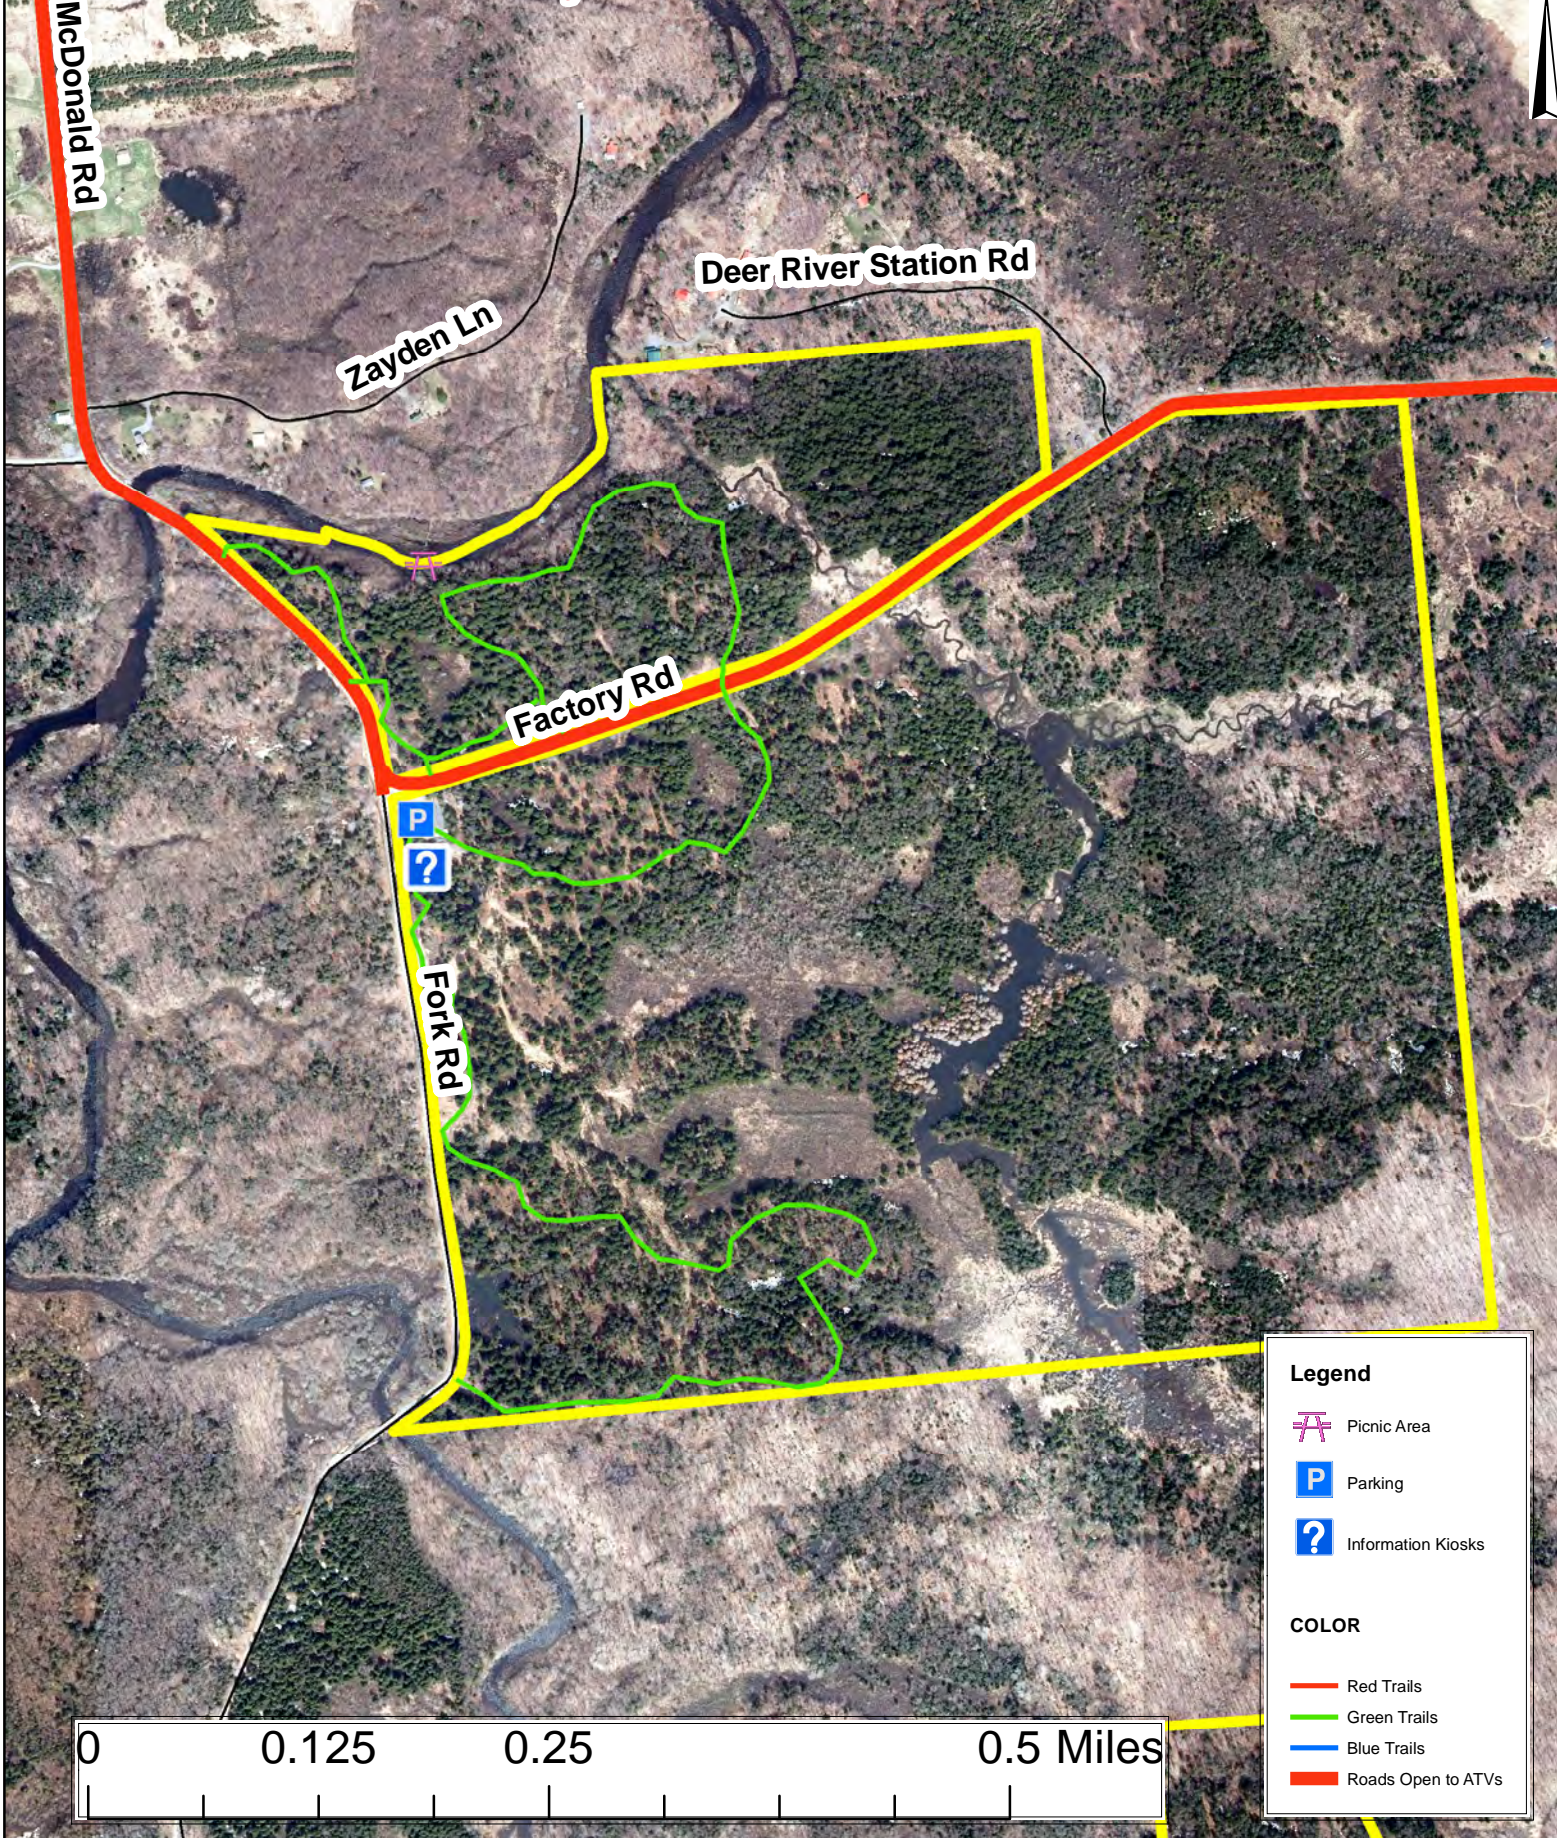

Area B - Forks-Factory Lot

Multiuse Trail Area - County Land

Legend

- Picnic Area
- Parking
- Information Kiosks

COLOR

- Red Trails
- Green Trails
- Blue Trails
- Roads Open to ATVs